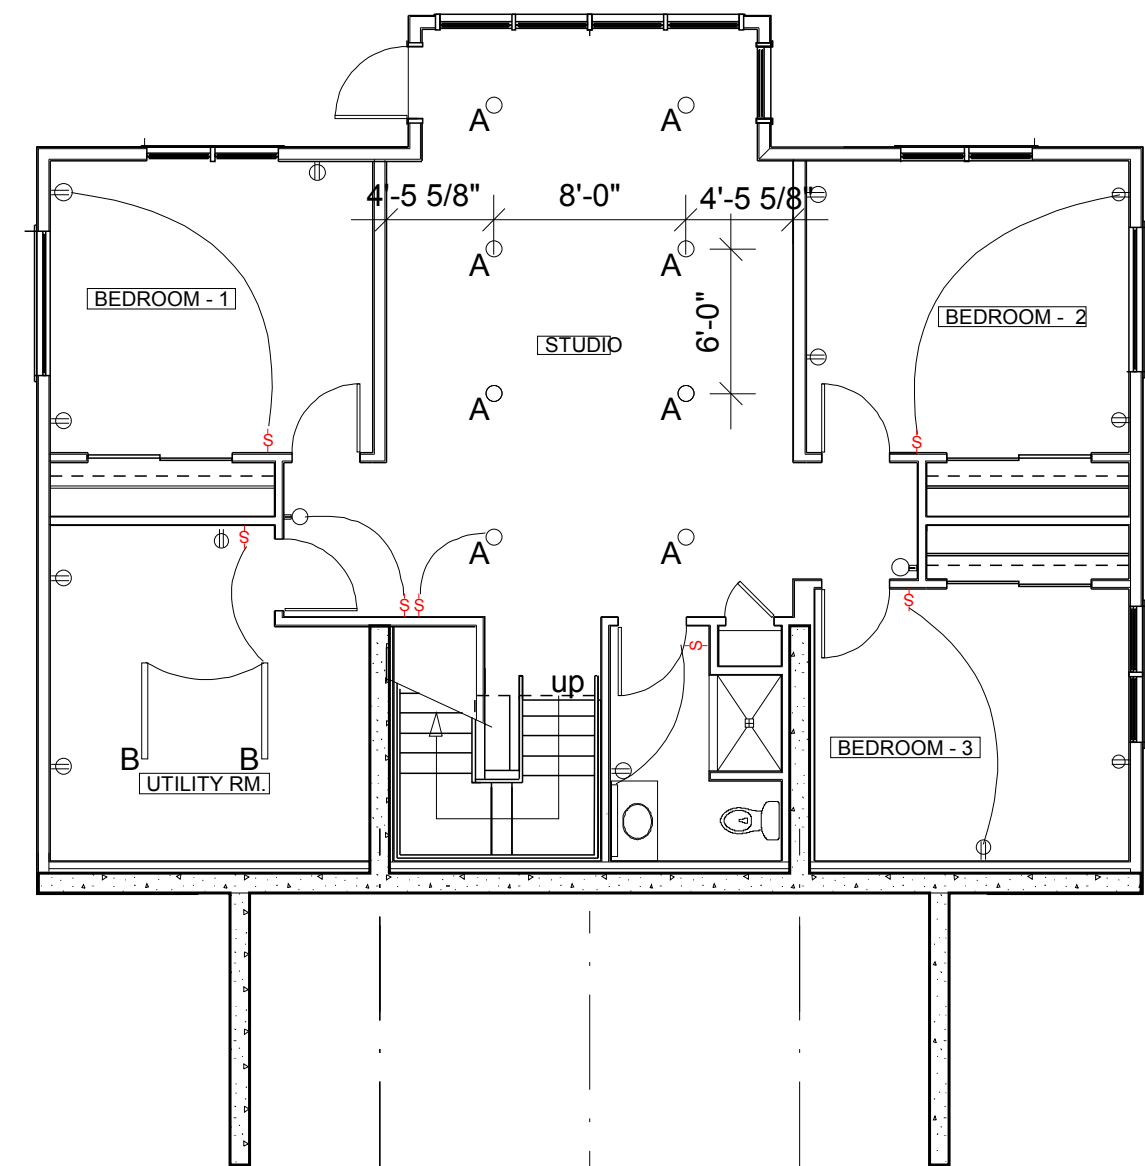

# MacLaren Residence

51 FAIRVIEW LANE  
SPRINGFIELD IL

Architect:  
Robert E. Edmonds  
7158 Waterman Ave  
St. Louis, MO 63130  
314-324-9333  
reedmonds@yahoo.com

1 FIRST FLOOR POWER-LIGHTING  
A-14 Scale 1/8"=1'-0" LEV-1-FL\_POWER-LIGHT

1517 SF

2 GROUND FLOOR POWER-LIGHTING  
A-14 Scale 1/8"=1'-0" LEV-LOWER-PLN\_POWER-LIGHT