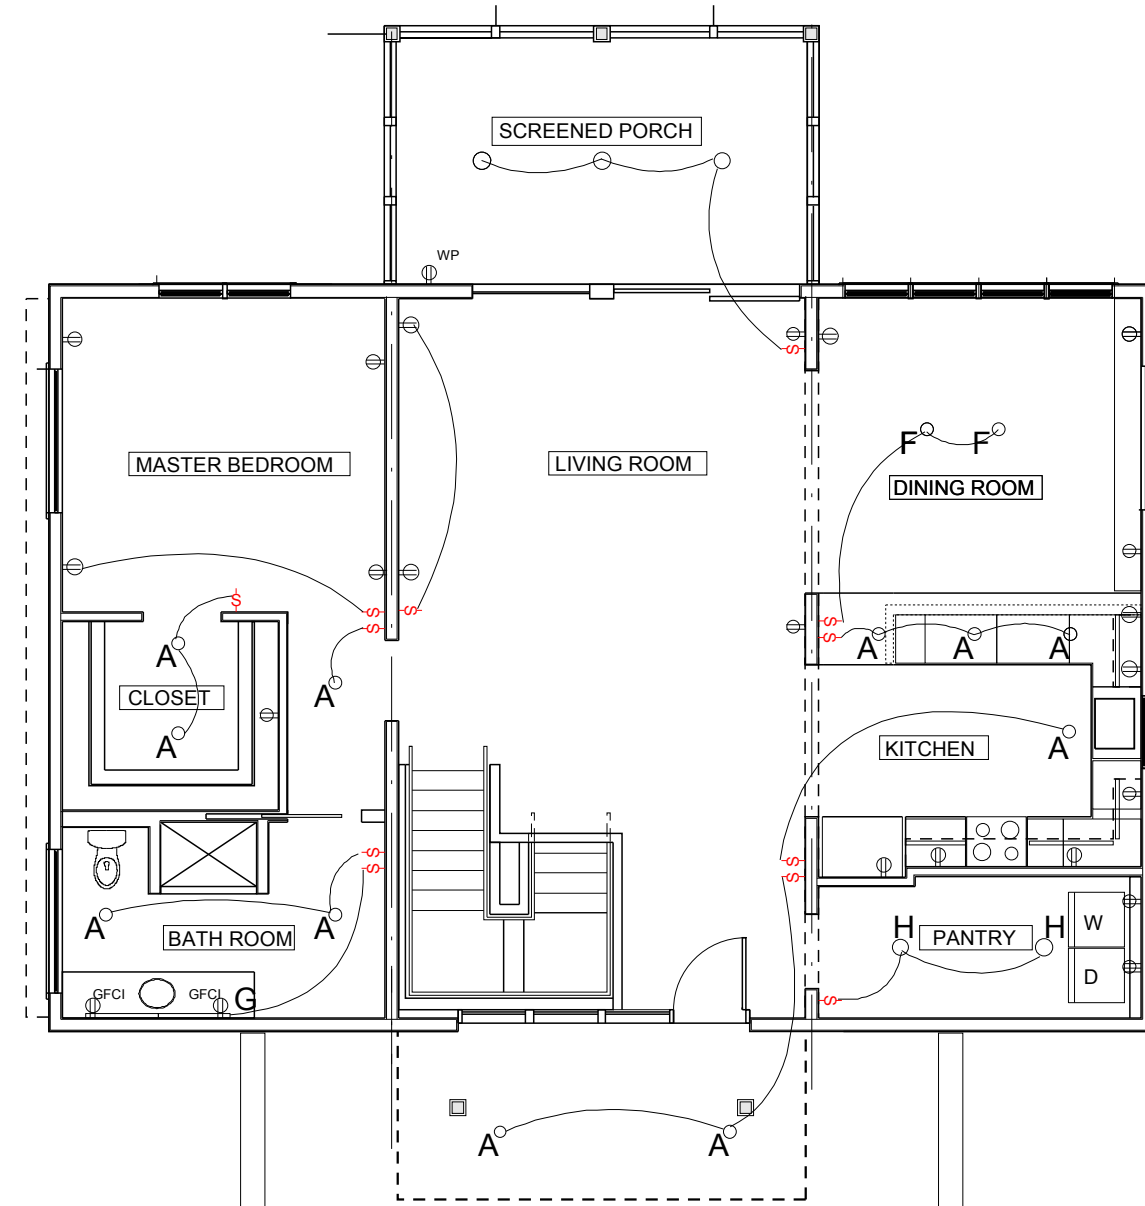

# MacLaren Residence

51 FAIRVIEW LANE  
SPRINGFIELD IL

Architect:  
Robert E. Edmonds  
7158 Waterman Ave  
St. Louis, MO 63130  
314-324-9333  
reedmonds@yahoo.com

1 FIRST FLOOR POWER-LIGHTING  
A-14 Scale 1/8"=1'-0" LEV-1-FL\_POWER-LIGHT

1517 SF

2 GROUND FLOOR POWER-LIGHTING  
A-14 Scale 1/8"=1'-0" LEV-LOWER-PLN\_POWER-LIGHT