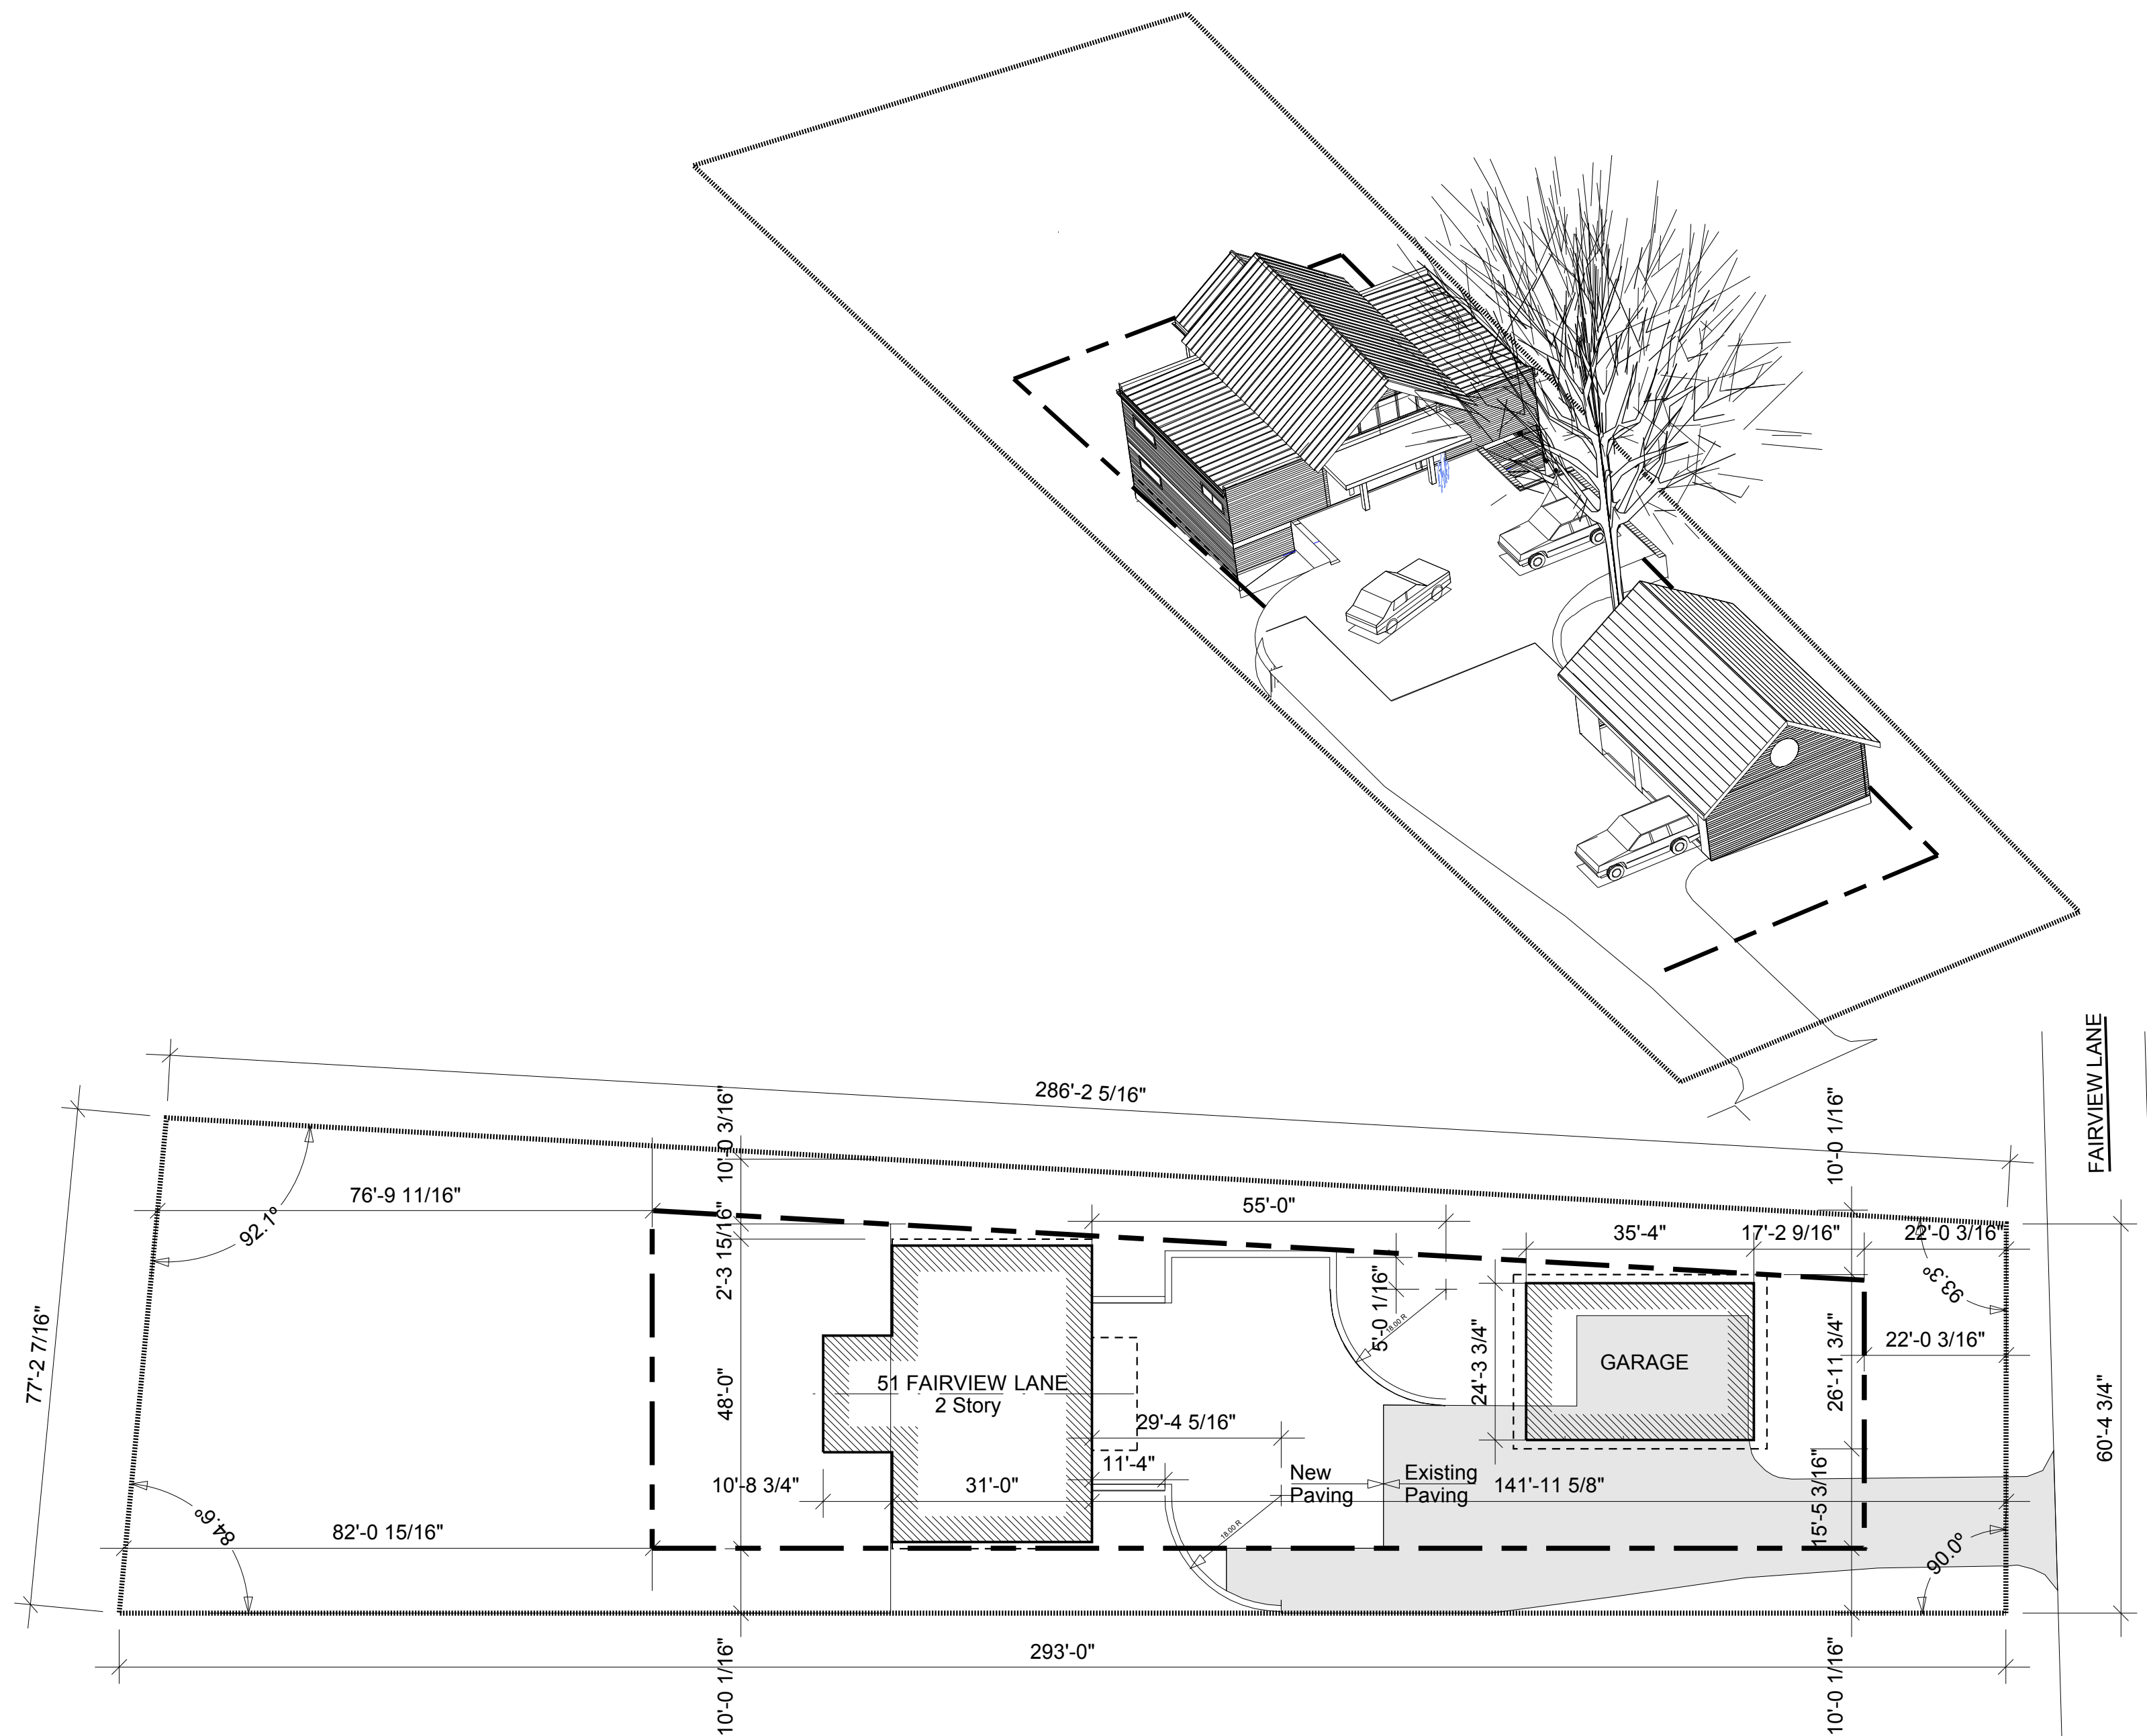

Expires 11/30/2018

MacLaren Residence

51 FAIRVIEW LANE
SPRINGFIELD IL

Architect:
Robert E. Edmonds
7158 Waterman Ave
St. Louis, MO 63130
314-324-9333
reedmonds@yahoo.com

1 SITE PLAN - 51 FAIRVIEW LANE
A-1 Scale 1"=20'-0" A-ROOF-STRUCT_SITE

DRAWING LIST

A-1	SITE PLAN -BLDG INFO	A-7	BUILDING SECTION NORTH-SOUTH
A-2	FOUNDATION PLAN	A-8	BUILDING SECTION EAST-WEST
A-3	LOWER LEVEL PLAN	A-9	EXTERIOR DETAILS
A-4	1ST FLOOR PLAN	A-10	EXTERIOR DETAILS
A-5	ELEVATIONS EAST & NORTH	A-11	INTERIOR DETAILS
A-6	ELEVATIONS WEST & SOUTH	A-12	STAIR DETAILS
A-7	BUILDING SECTION NORTH-SOUTH	A-13	KITCHEN DETAILS
		A-14	LIGHTING / POWER PLAN