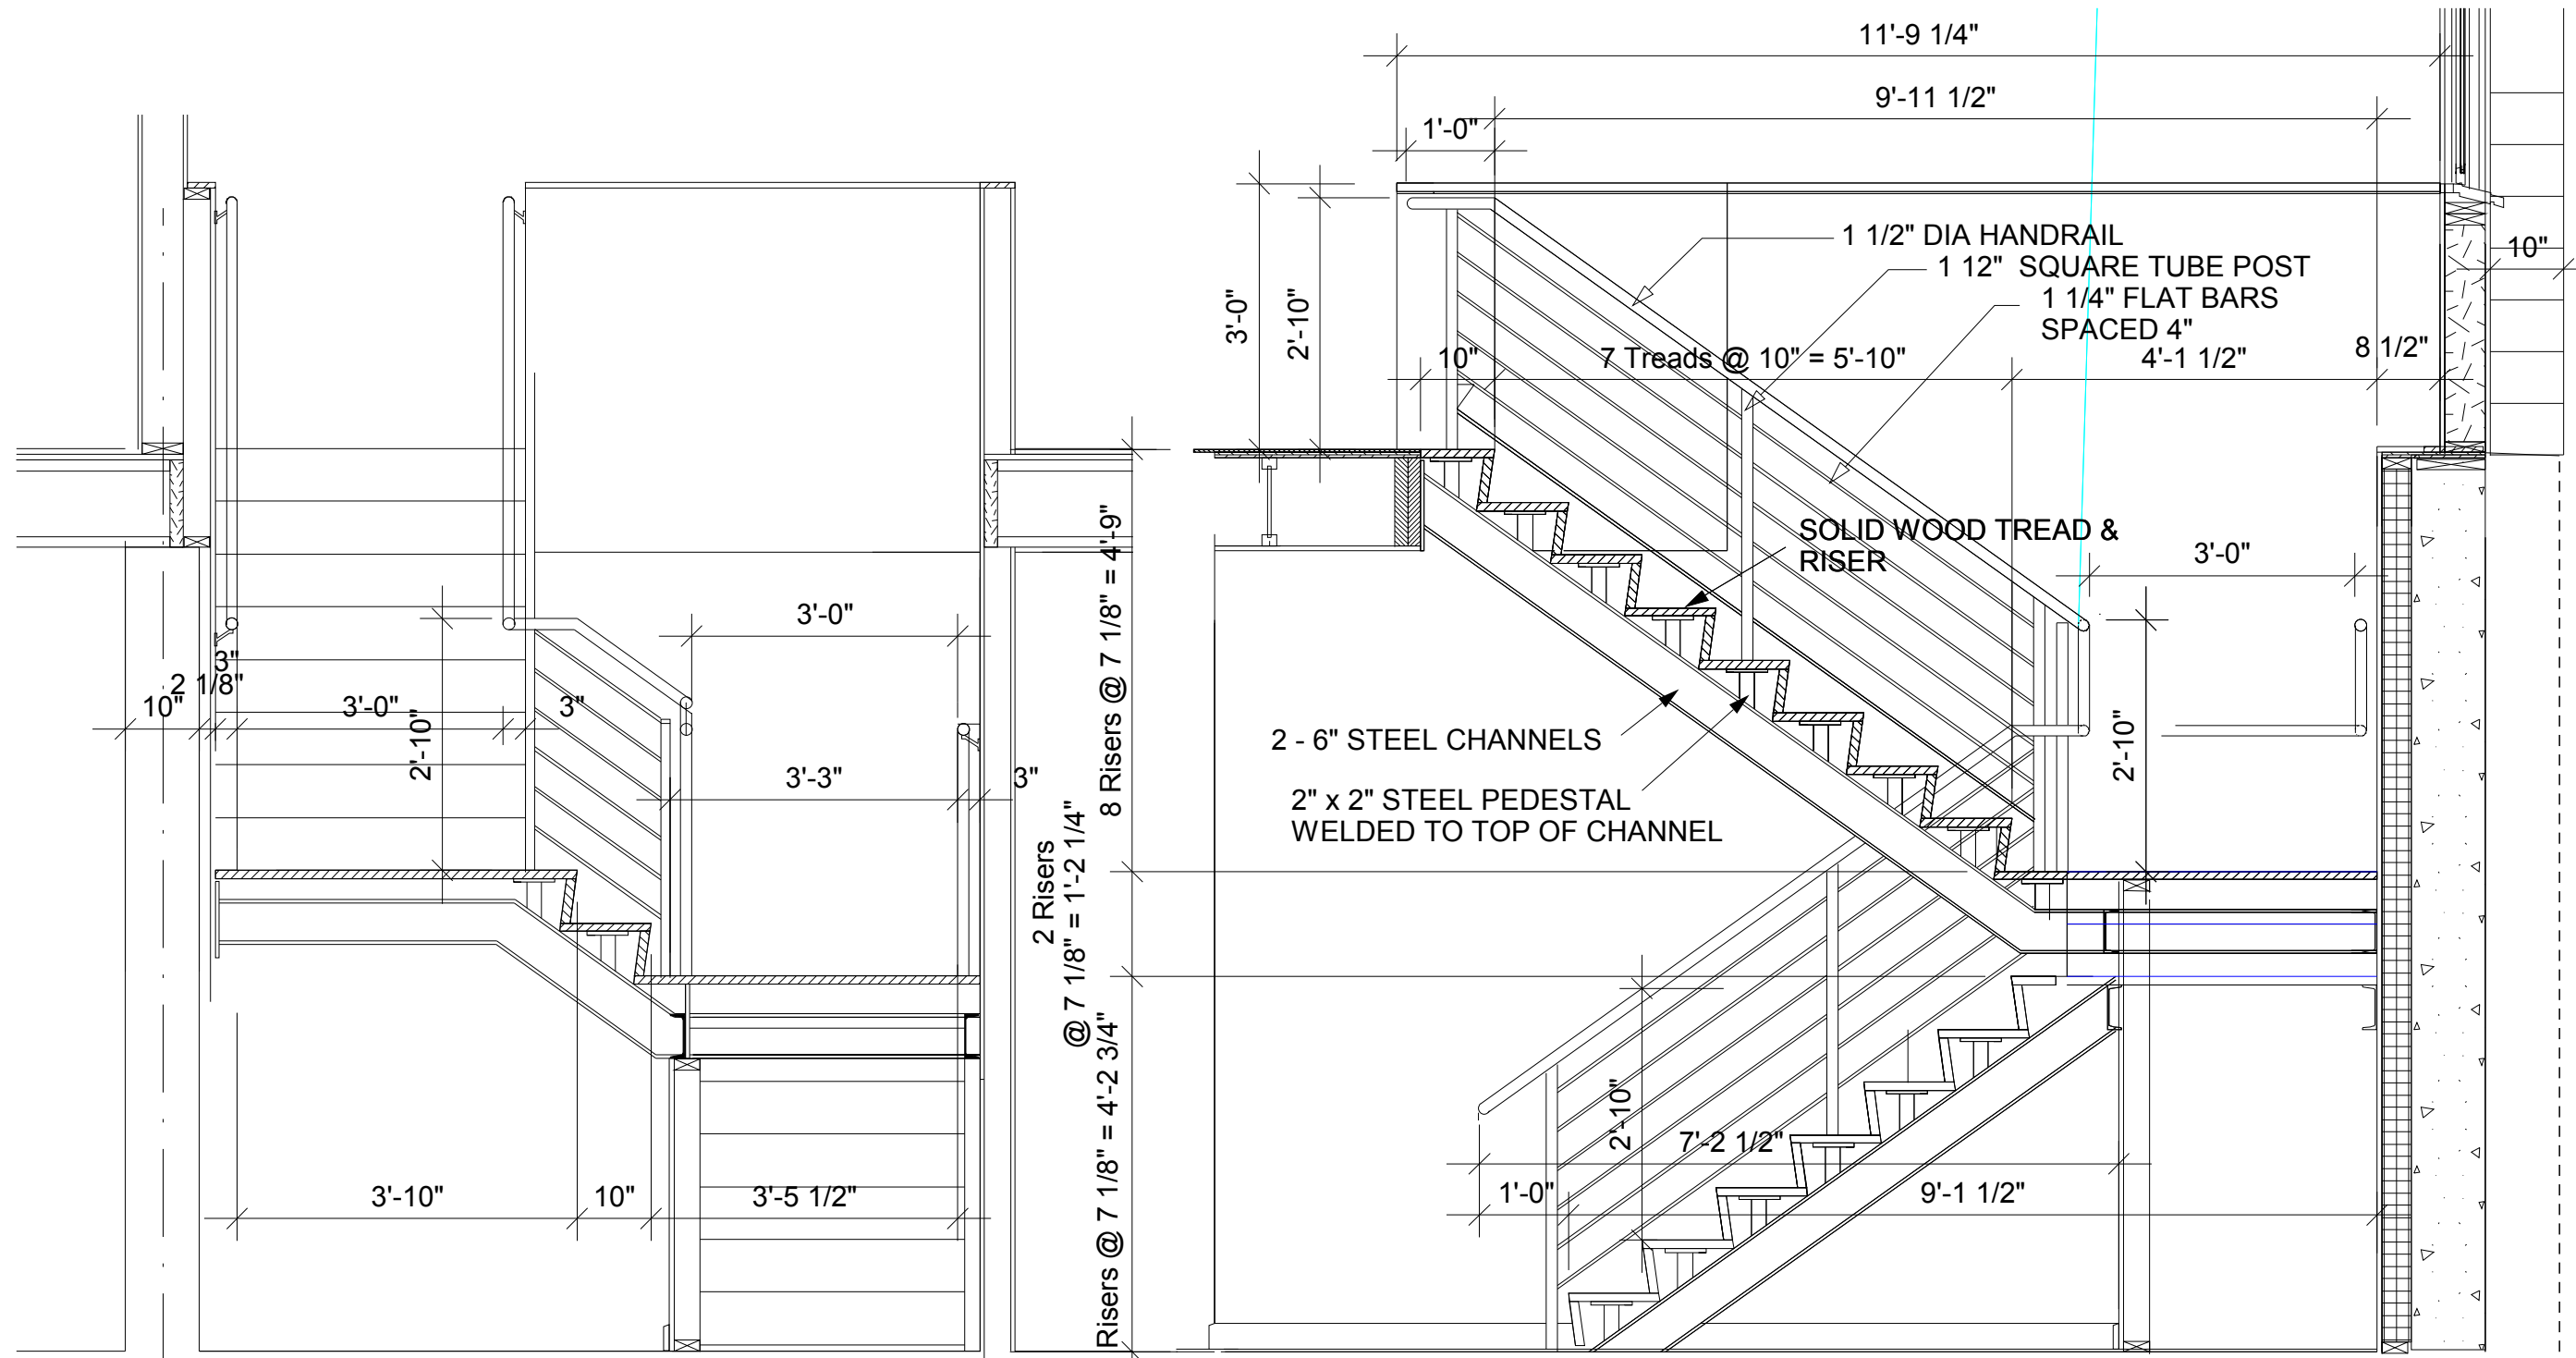

TYP. DOOR TRIM (window sim.)

Scale 1/12" = 1'-0"

TYP. WALL BASE

Scale 3" = 1'-0"

3 STAIR SECTION
A-14 Scale 1/2"=1'-0" LEV-1-PLN_STAIR

1 STAIR SECTION
A-14 Scale 1/2"=1'-0" LEV-1-PLN_STAIR

STAIR SECTION

1 1/2" = 1'-0"

2 STAIR PLAN
A-14 Scale 1/2"=1'-0" LEV-1-PLN_STAIR

Expires 11/30/2018

MacLaren Residence

51 FAIRVIEW LANE
SPRINGFIELD IL

Architect:
Robert E. Edmonds
7158 Waterman Ave
St. Louis, MO 63130
314-324-9333
reedmonds@yahoo.com