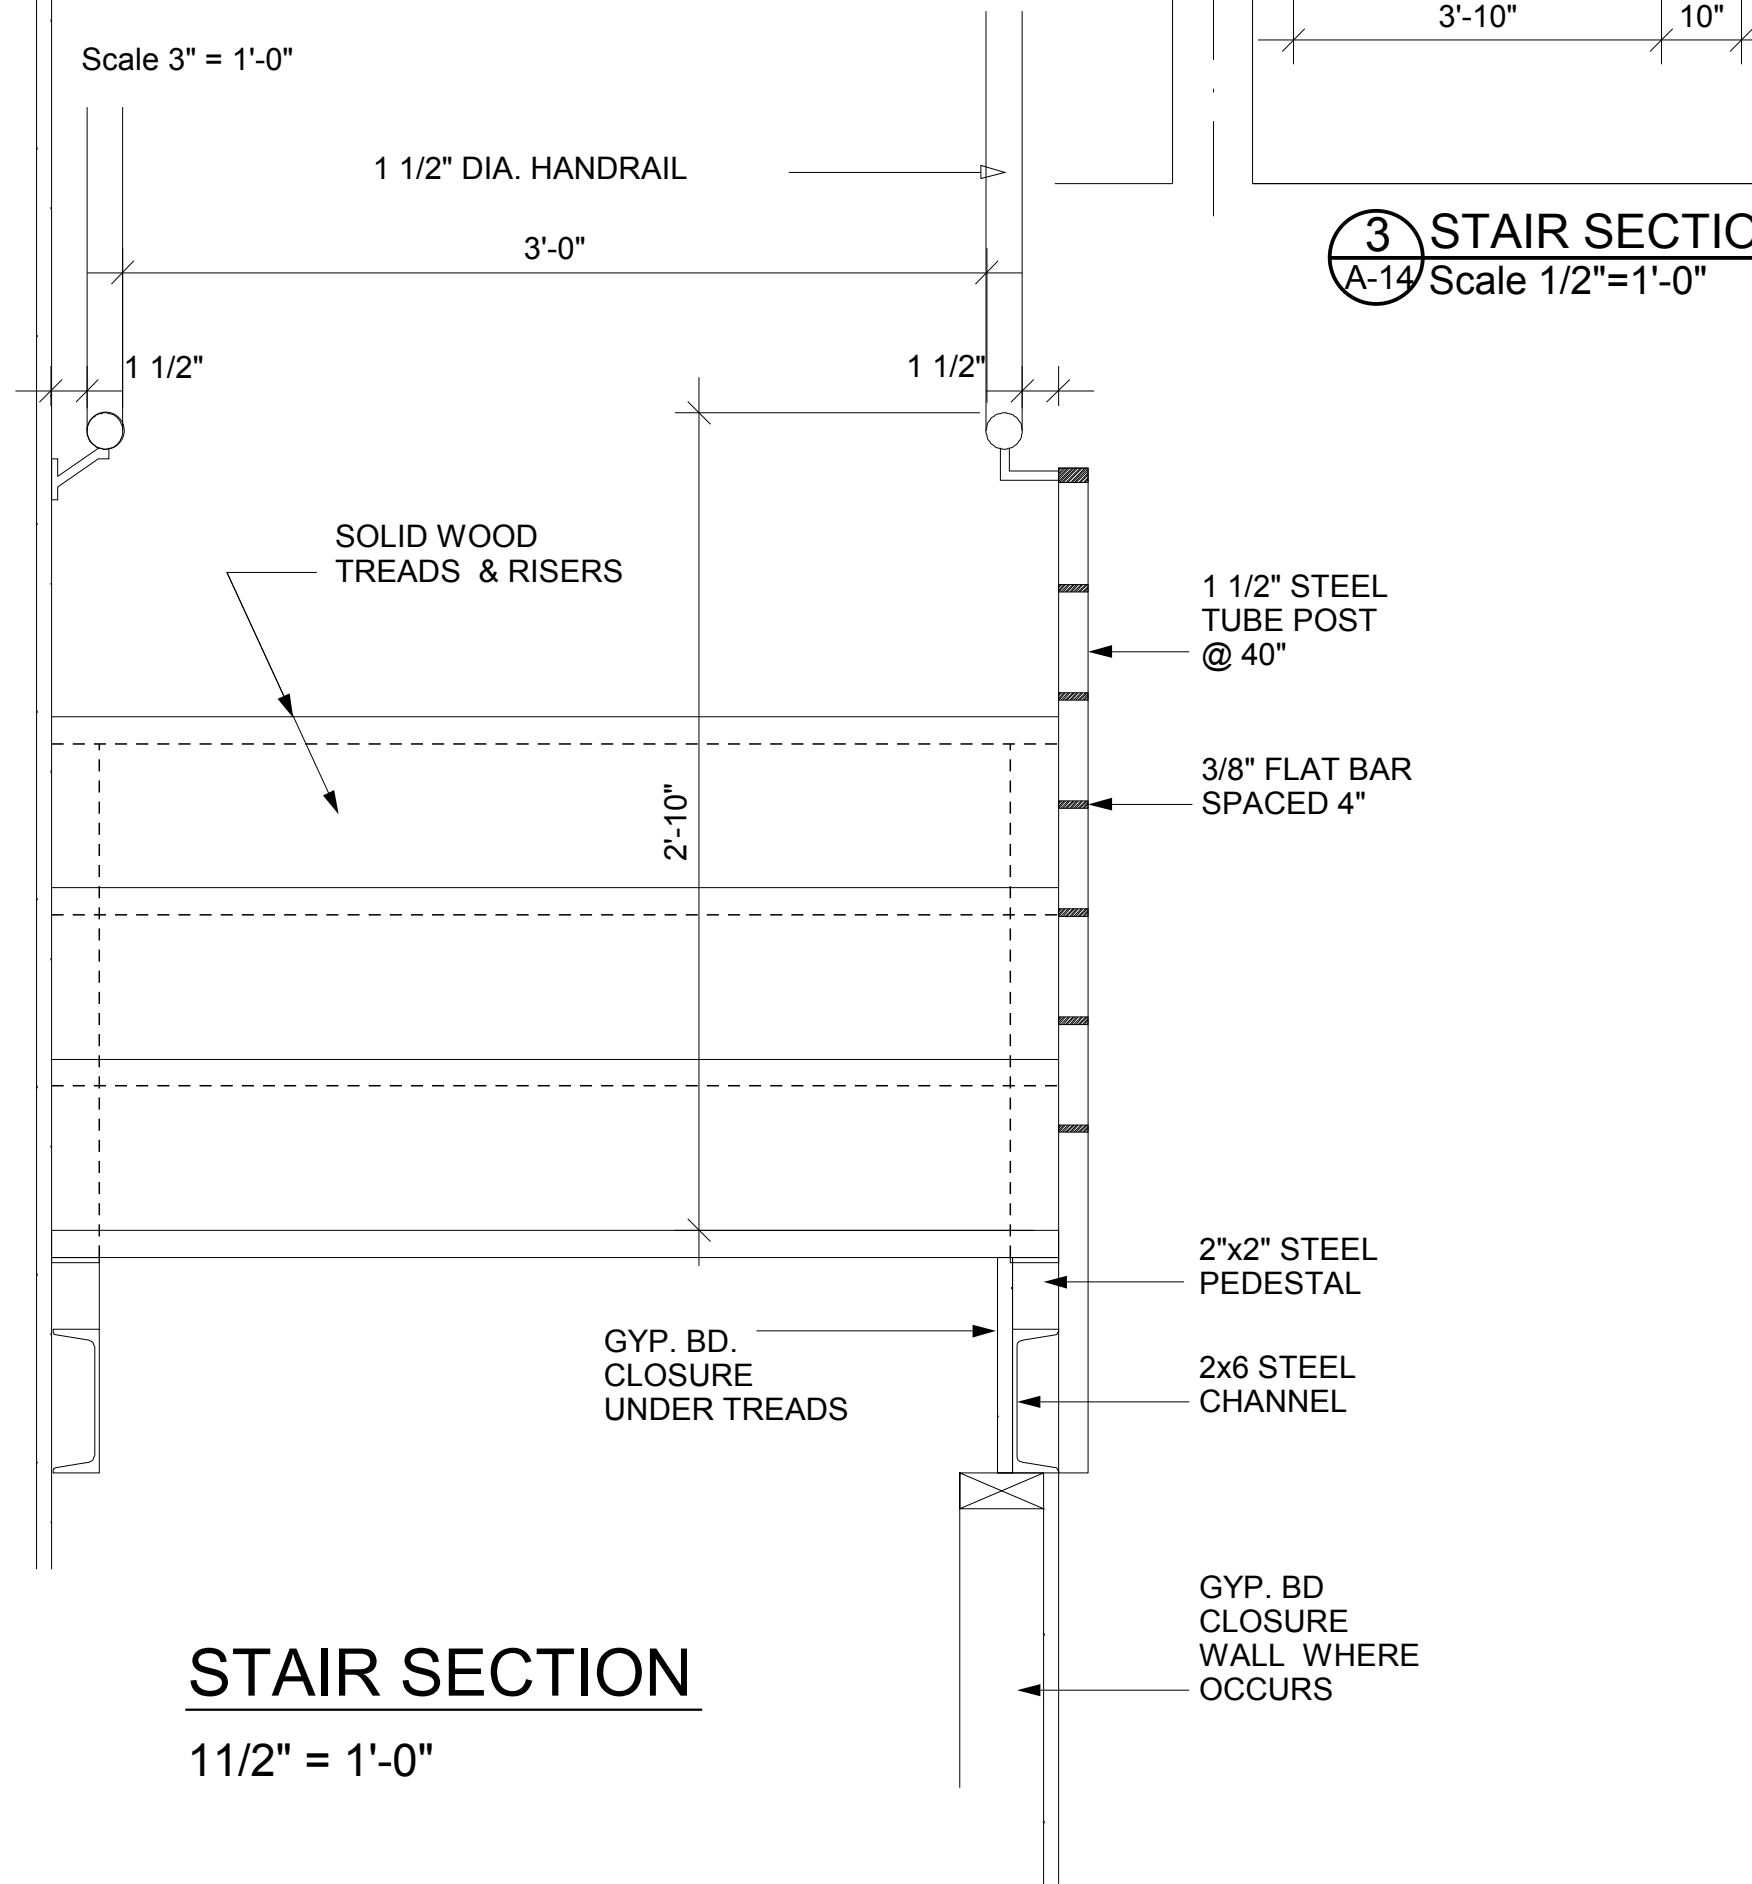

TYP. DOOR TRIM (window sim.)

Scale 1/12" = 1'-0"

TYP. WALL BASE

Scale 3" = 1'-0"

3 STAIR SECTION
A-14 Scale 1/2"=1'-0" LEV-1-PLN_STAIR

1 STAIR SECTION
A-14 Scale 1/2"=1'-0" LEV-1-PLN_STAIR

STAIR SECTION

1 1/2" = 1'-0"

2 STAIR PLAN
A-14 Scale 1/2"=1'-0" LEV-1-PLN_STAIR

Expires 11/30/2018

MacLaren Residence

51 FAIRVIEW LANE
SPRINGFIELD IL

Architect:
Robert E. Edmonds
7158 Waterman Ave
St. Louis, MO 63130
314-324-9333
reedmonds@yahoo.com