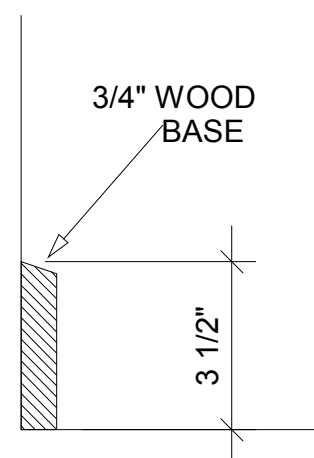

TYP. DOOR TRIM (window sim.)

Scale 1/12" = 1'-0"

TYP. WALL BASE

Scale 3" = 1'-0"

3 STAIR SECTION
A-14 Scale 1/2"=1'-0" LEV-1-PLN_STAIR

1 STAIR SECTION
A-14 Scale 1/2"=1'-0" LEV-1-PLN_STAIR

STAIR SECTION

1 1/2" = 1'-0"

2 STAIR PLAN
A-14 Scale 1/2"=1'-0" LEV-1-PLN_STAIR

Expires 11/30/2018

MacLaren Residence

51 FAIRVIEW LANE
SPRINGFIELD IL

Architect:
Robert E. Edmonds
7158 Waterman Ave
St. Louis, MO 63130
314-324-9333
reedmonds@yahoo.com