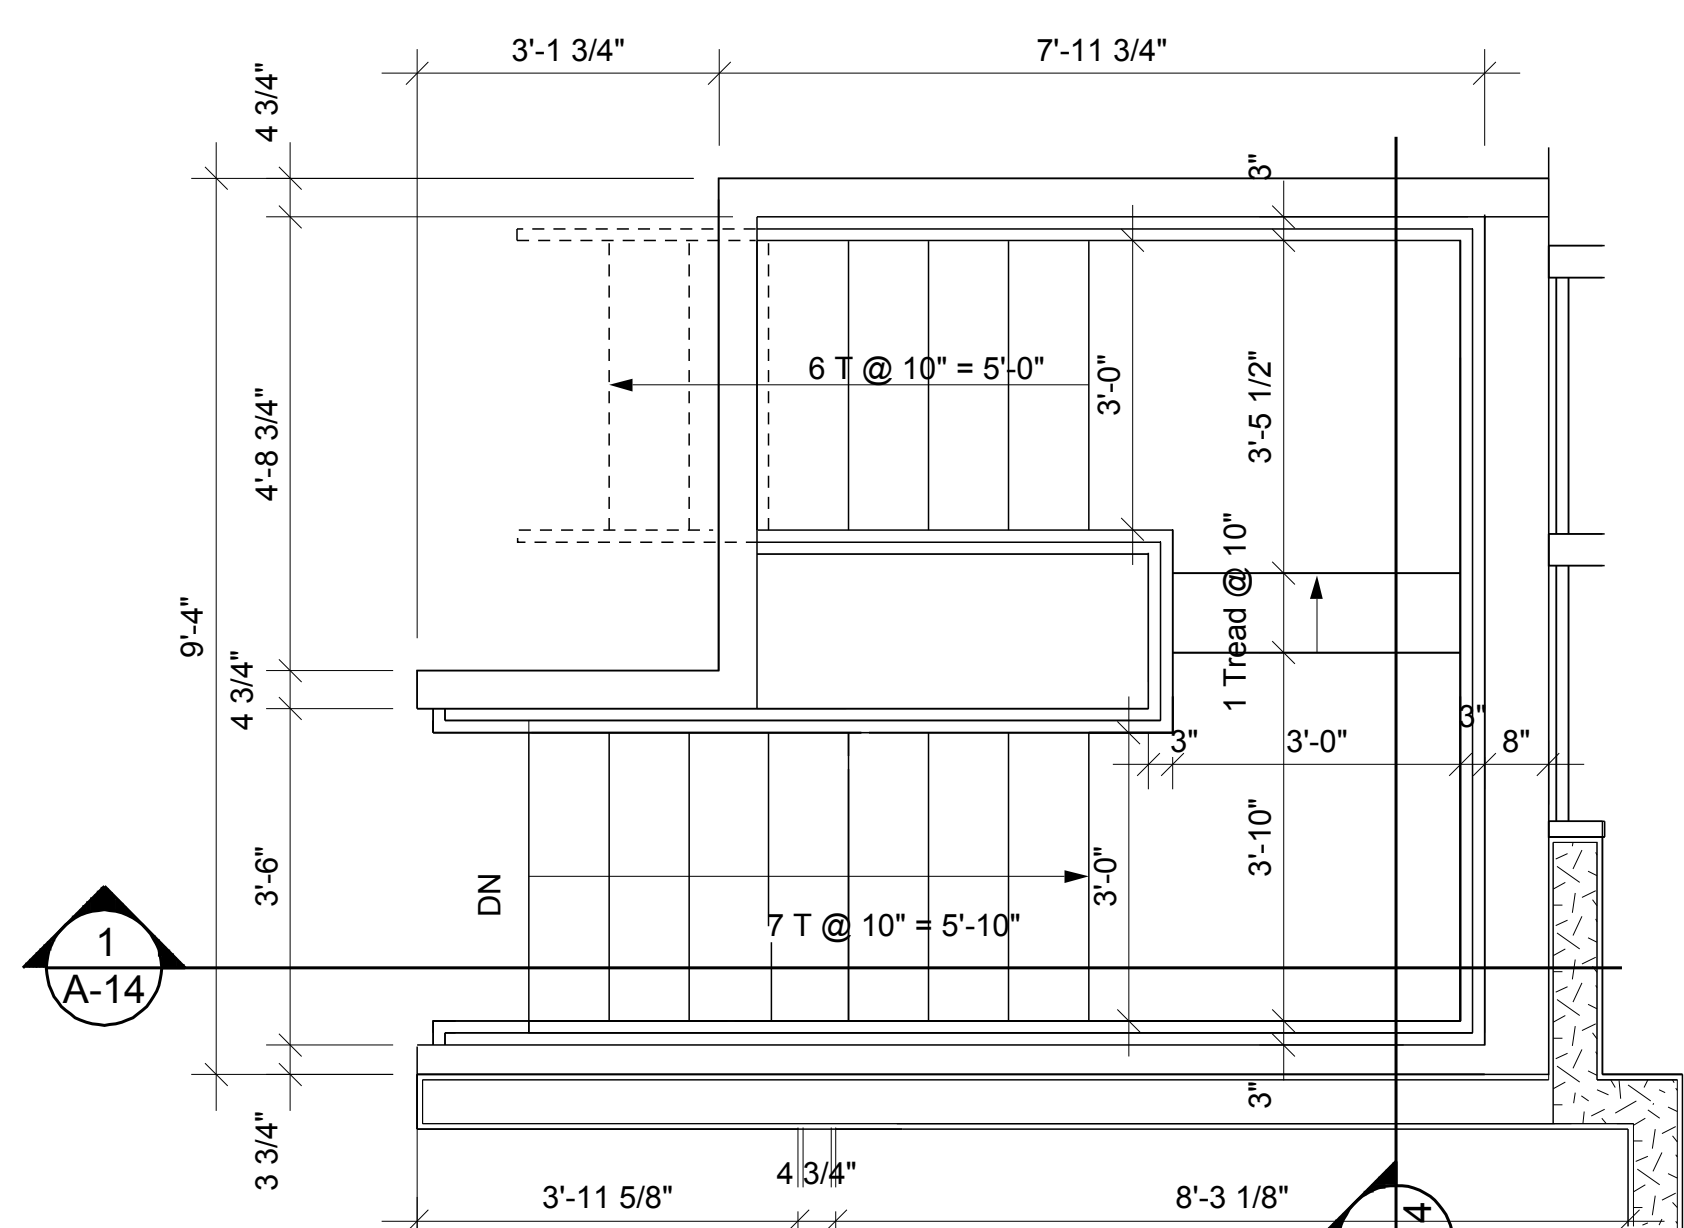

TYP. DOOR TRIM (window sim.)

Scale 1/12" = 1'-0"

TYP. WALL BASE

Scale 3" = 1'-0"

3 STAIR SECTION
A-14 Scale 1/2"=1'-0" LEV-1-PLN_STAIR

1 STAIR SECTION
A-14 Scale 1/2"=1'-0" LEV-1-PLN_STAIR

STAIR SECTION

1 1/2" = 1'-0"

2 STAIR PLAN
A-14 Scale 1/2"=1'-0" LEV-1-PLN_STAIR

Expires 11/30/2018

MacLaren Residence

51 FAIRVIEW LANE
SPRINGFIELD IL

Architect:
Robert E. Edmonds
7158 Waterman Ave
St. Louis, MO 63130
314-324-9333
reedmonds@yahoo.com