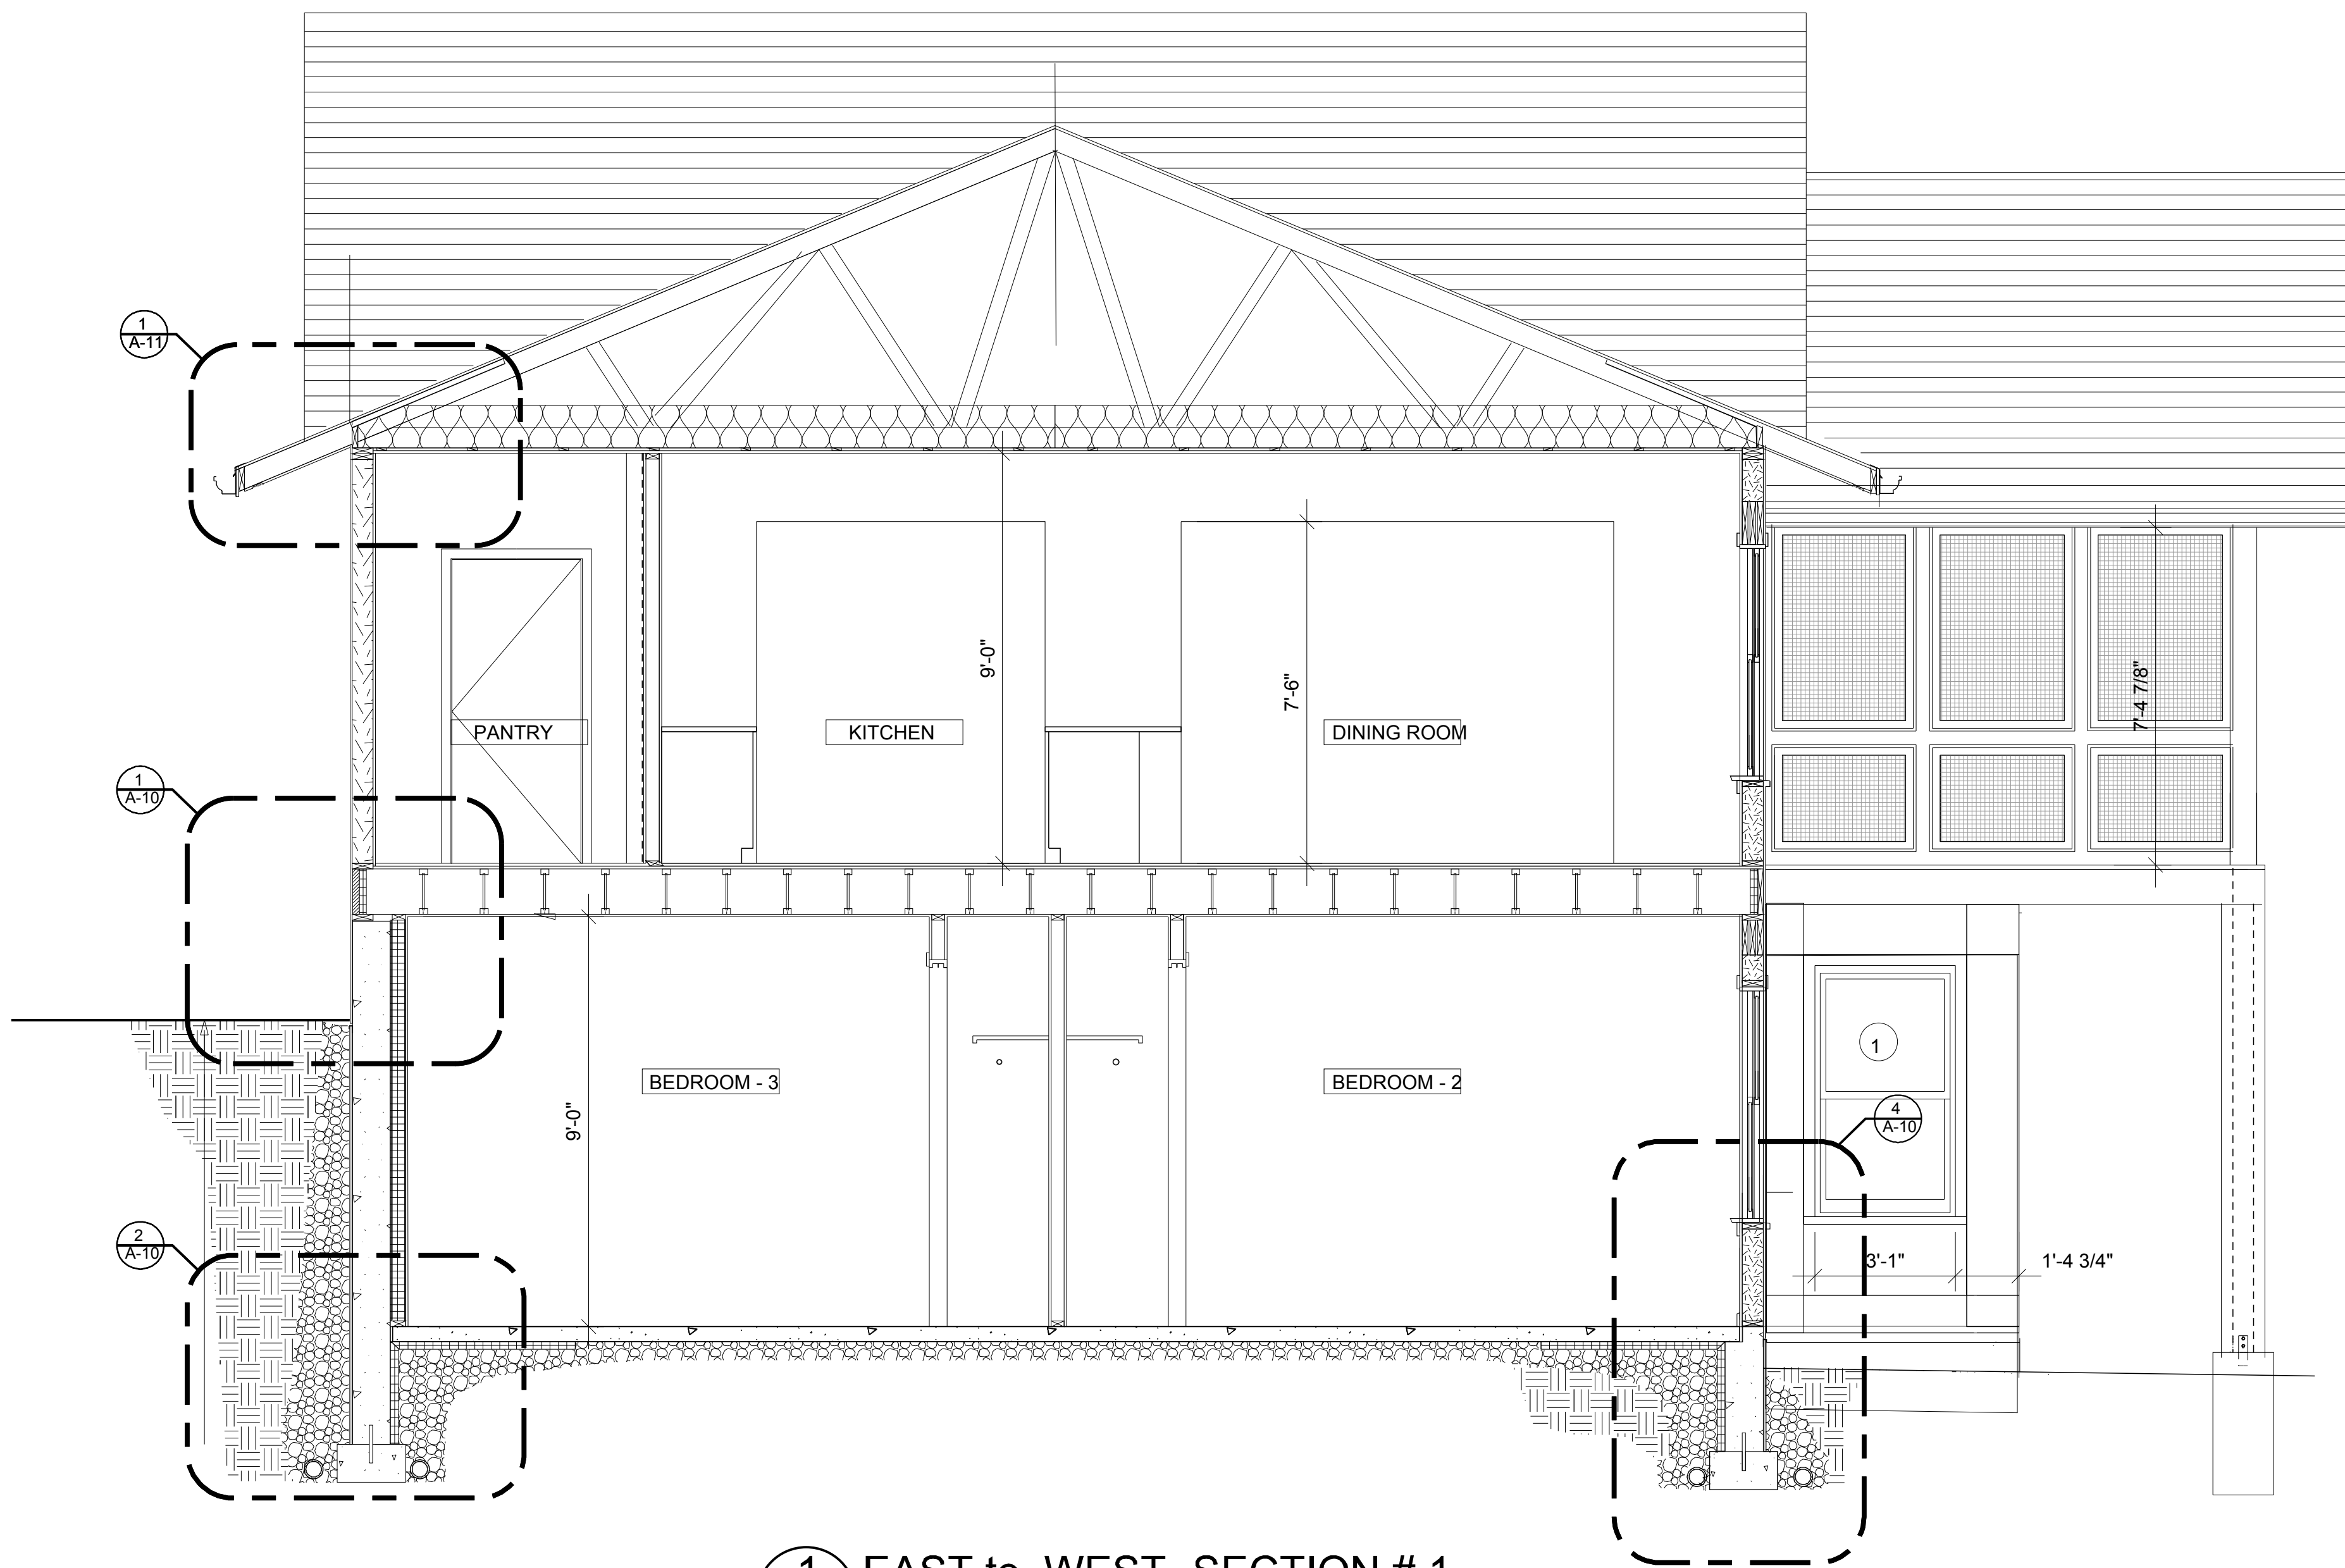

Exires 11/30/2018

MacLaren Residence

51 FAIRVIEW LANE
SPRINGFIELD IL

Architect:
Robert E. Edmonds
7158 Waterman Ave
St. Louis, MO 63130
314-324-9333
reedmonds@yahoo.com

1 EAST to WEST -SECTION # 1
A-8 Scale 3/8"=1'-0" E-W-SECT-1

A-8

SECT. EAST to WEST-1