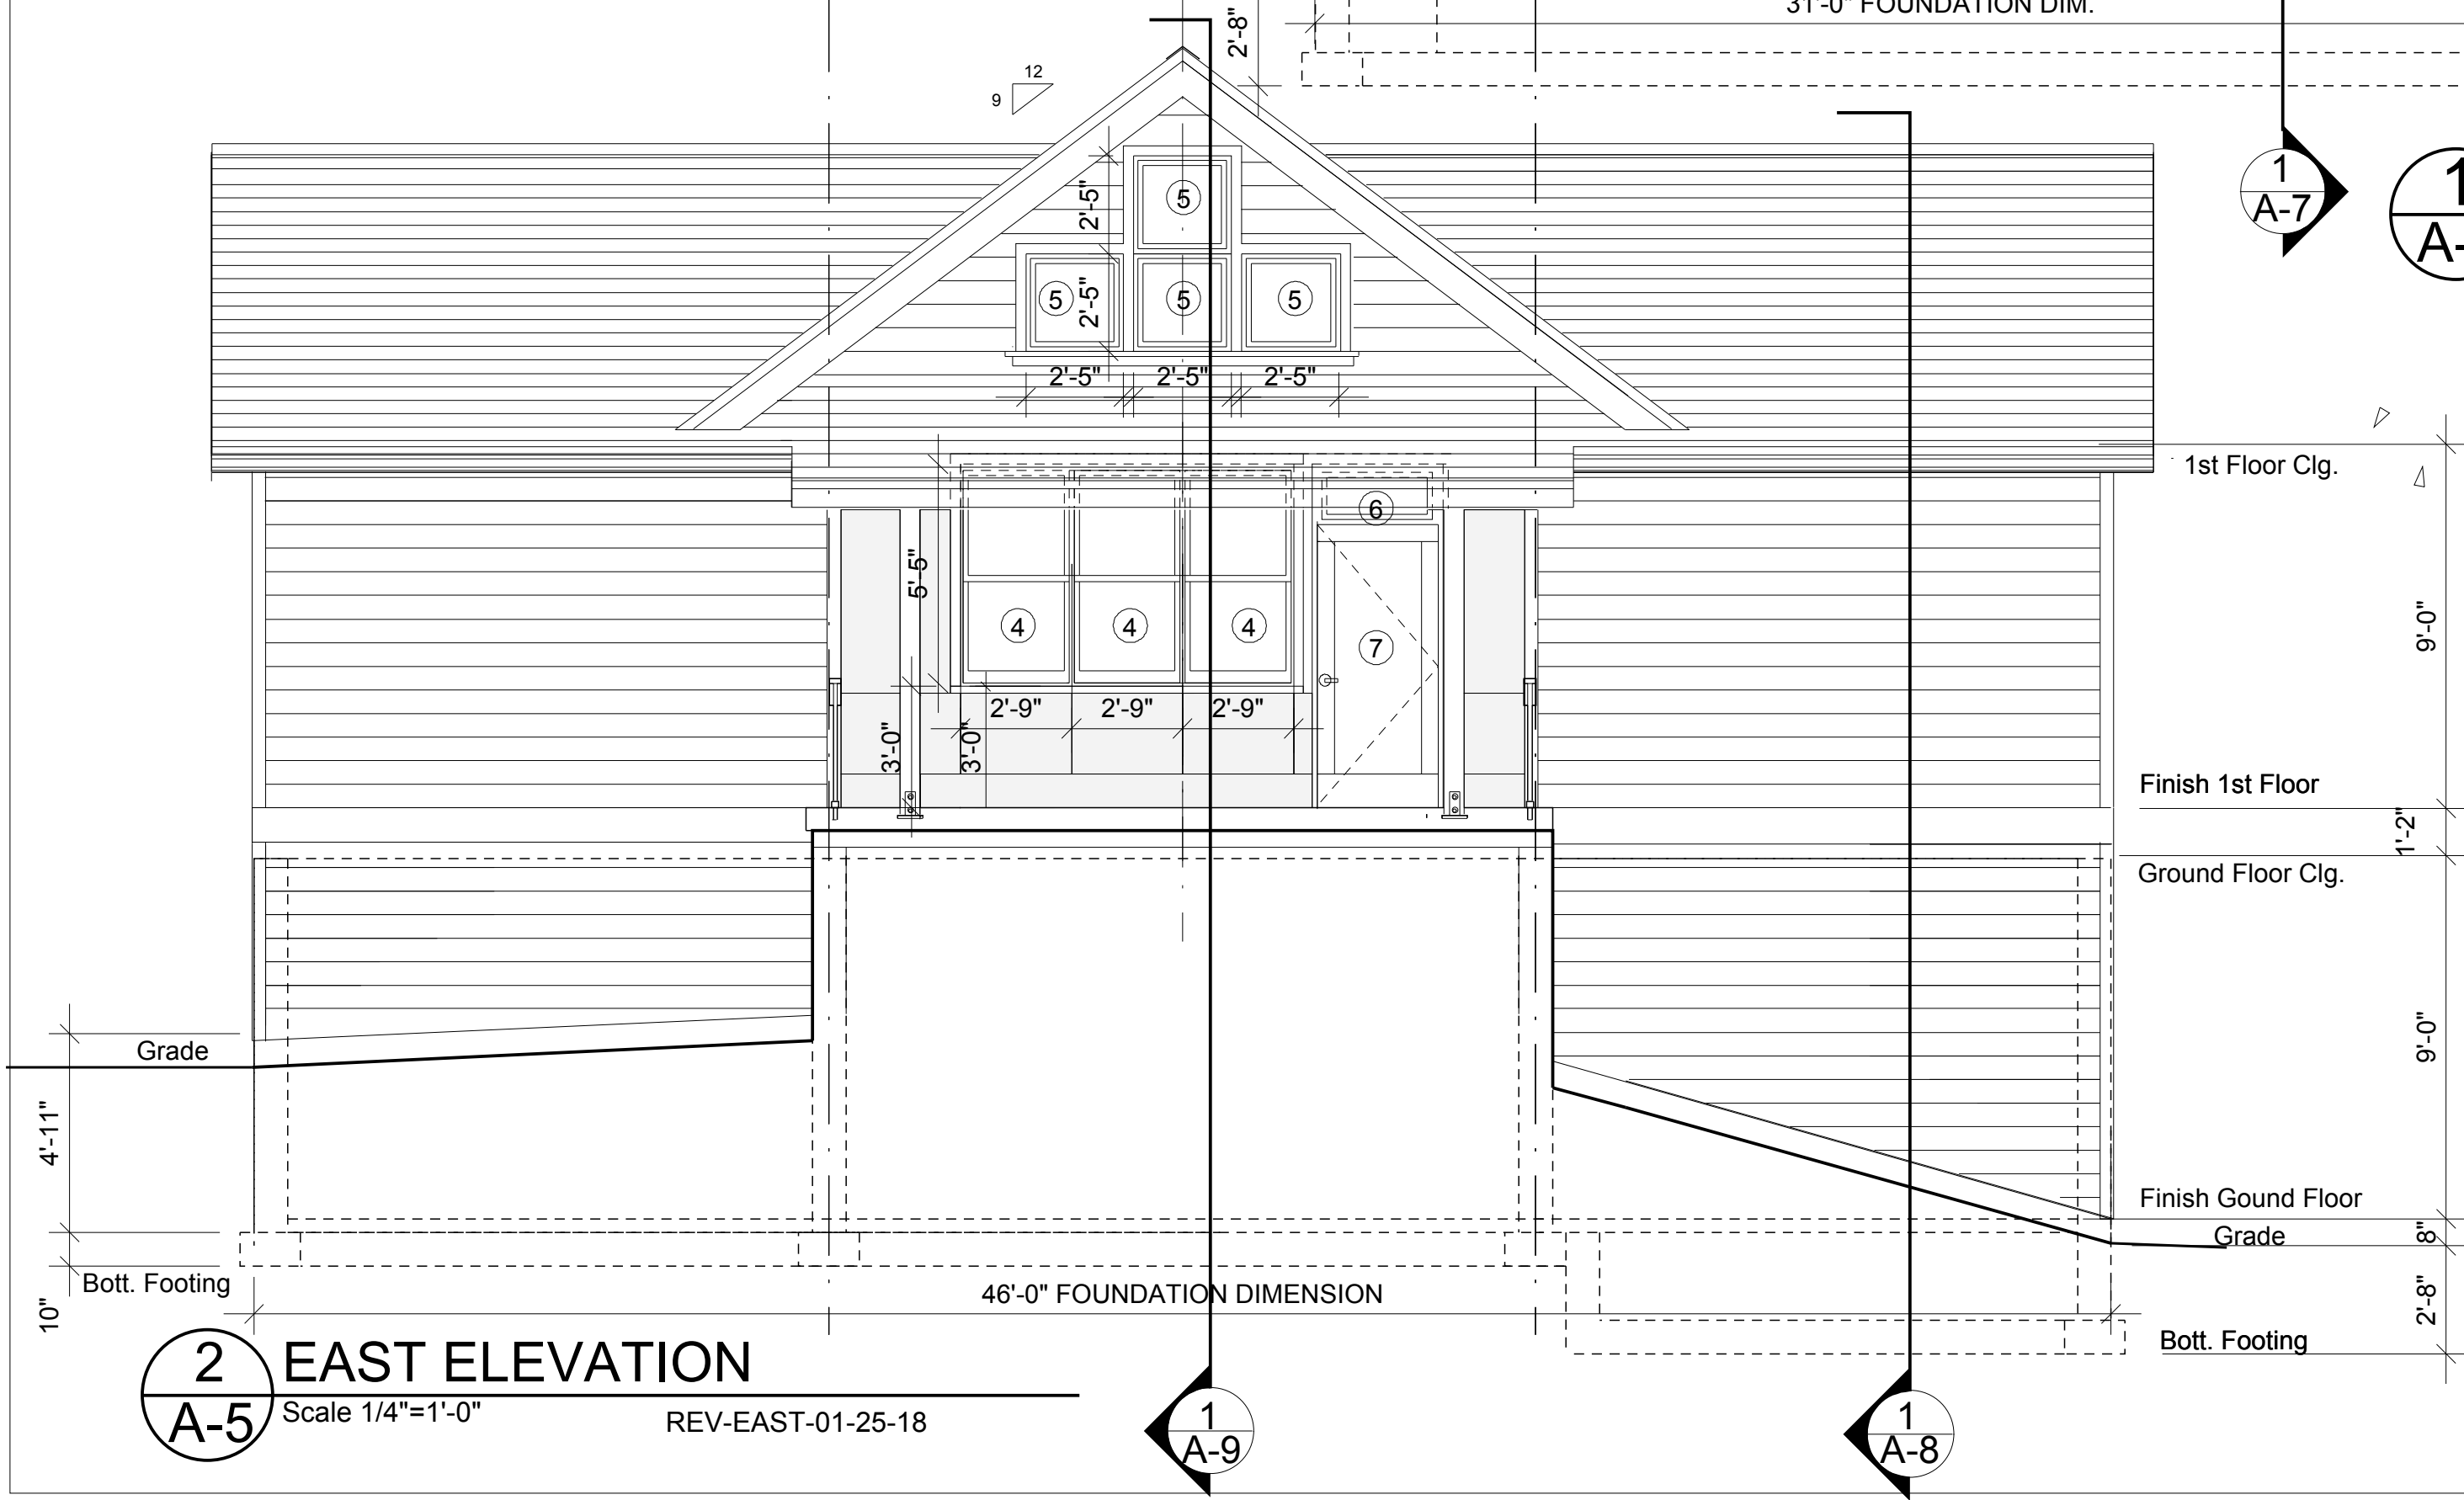

# MacLaren Residence

51 FAIRVIEW LANE  
SPRINGFIELD IL

Architect:  
Robert E. Edmonds  
7158 Waterman Ave  
St. Louis, MO 63130  
314-324-9333  
reedmonds@yahoo.com

**1 NORTH ELEVATION**  
Scale 1/4"=1'-0" NORTH --ELEV-BLDG-SECT

**2 EAST ELEVATION**  
Scale 1/4"=1'-0" REV-EAST-01-25-18

WINDOW SCHEDULE		
1	DOUBLE HUNG	3'-1" x 5'-5"
2	DOUBLE HUNG	3'-1" x 4'-5"
3	FIXED TRANSOM	3'-1" x 1'-5"
4	DOUBLE HUNG	2'-9" x 5'-5"
5	FIXED TRANSOM	2'-5" x 2'-5"
6	FIXED TRANSOM	2'-9" x 1'-2"
7	GLAZED ENTRY DOOR	3'-0" x 6'-8"