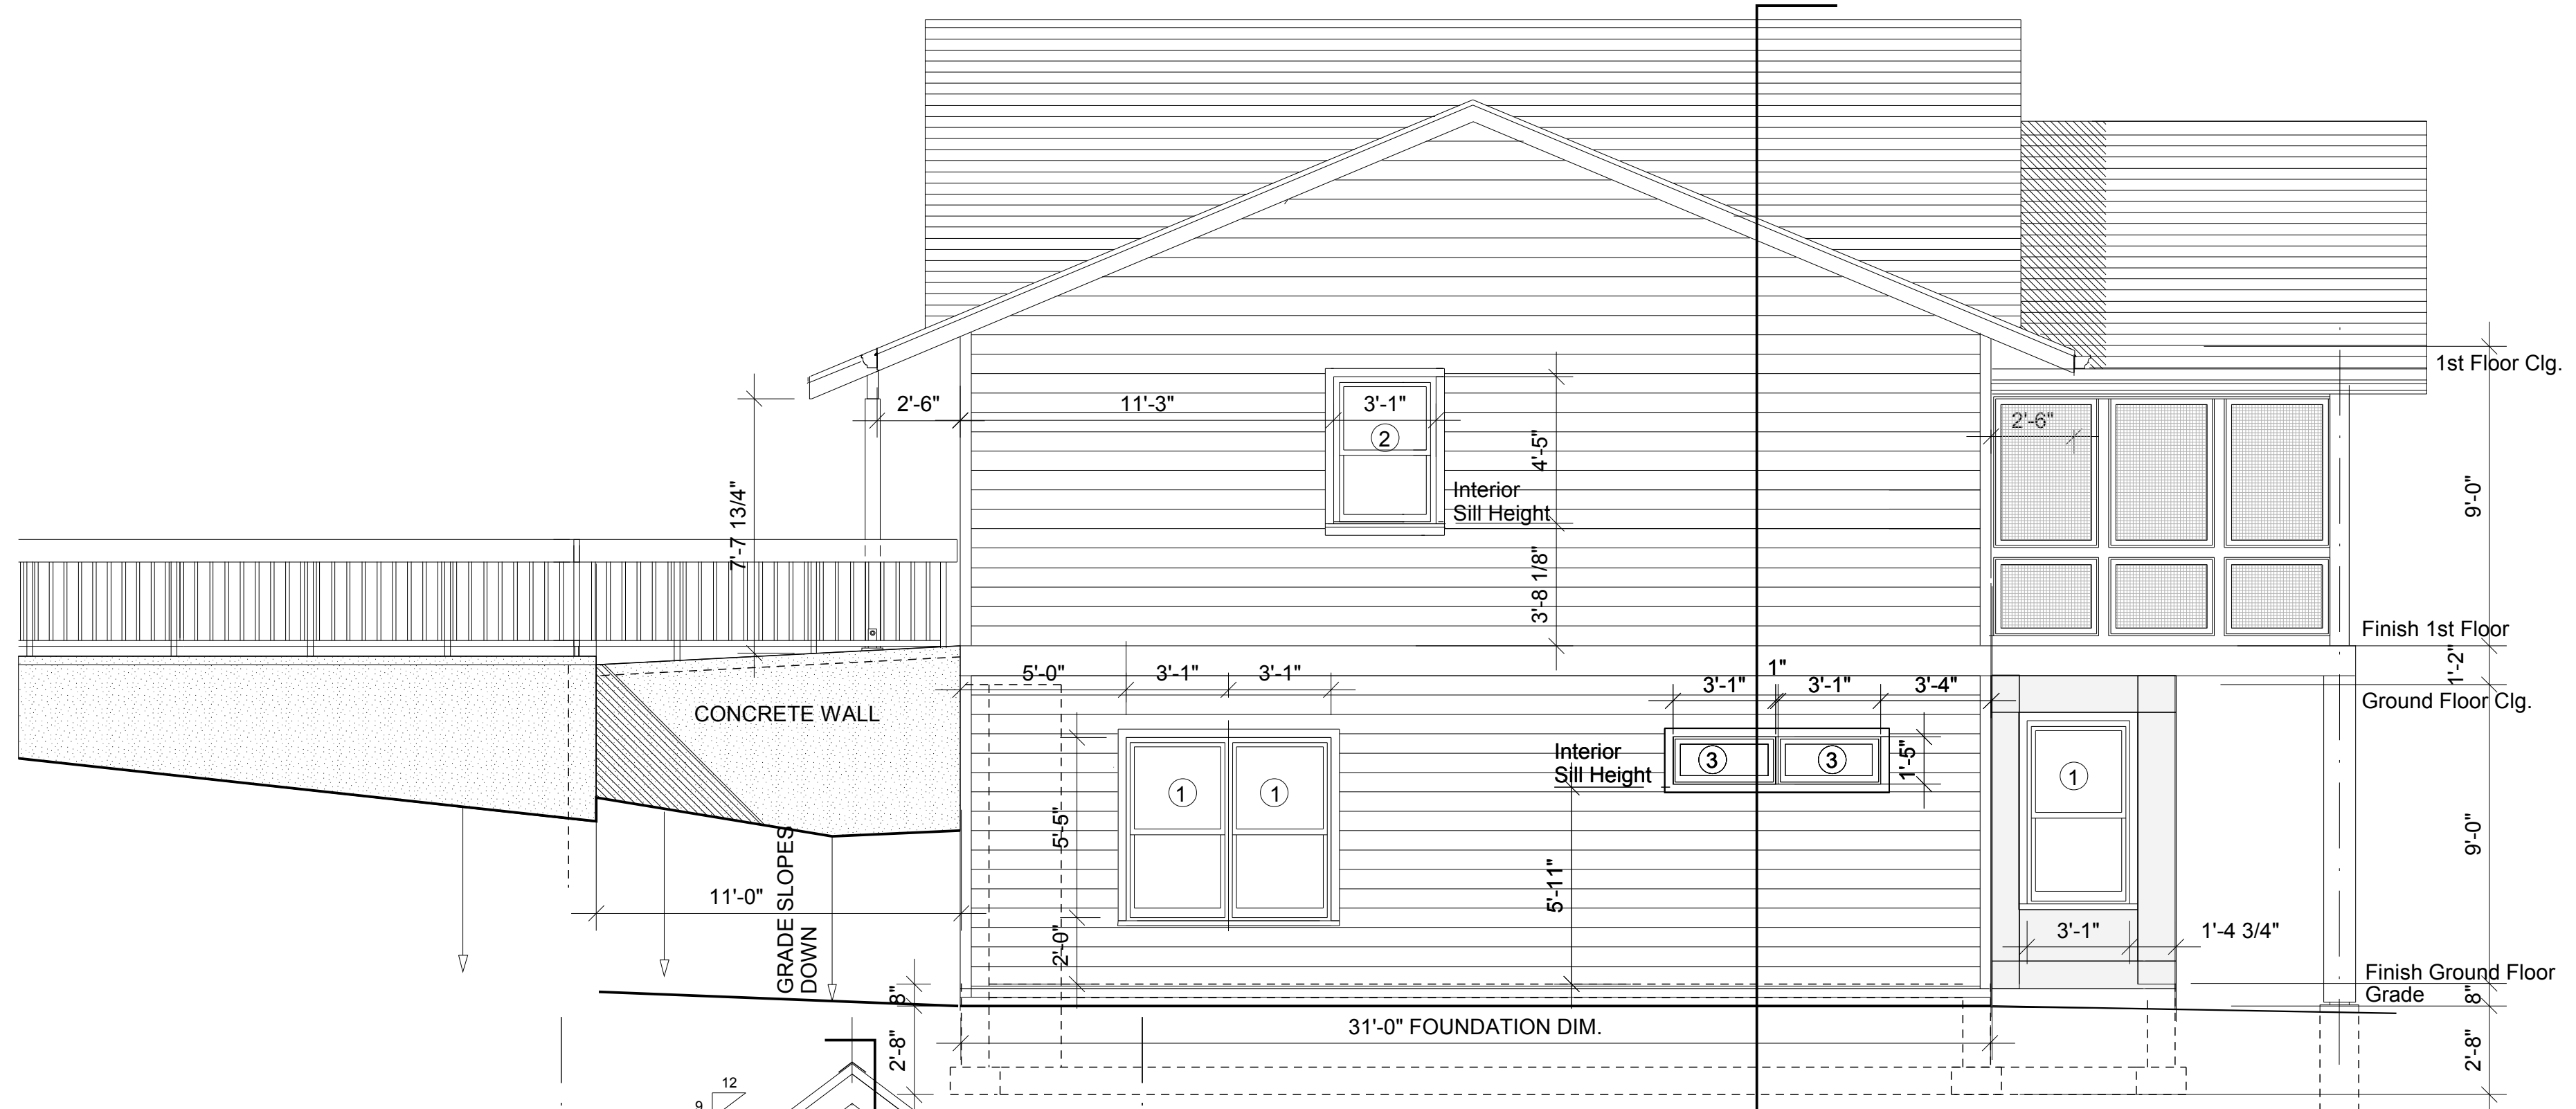

# MacLaren Residence

51 FAIRVIEW LANE  
SPRINGFIELD IL

Architect:  
Robert E. Edmonds  
7158 Waterman Ave  
St. Louis, MO 63130  
314-324-9333  
reedmonds@yahoo.com

**1 NORTH ELEVATION**  
Scale 1/4"=1'-0" NORTH --ELEV-BLDG-SECT

**2 EAST ELEVATION**  
Scale 1/4"=1'-0" REV-EAST-01-25-18

WINDOW SCHEDULE		
1	DOUBLE HUNG	3'-1" x 5'-5"
2	DOUBLE HUNG	3'-1" x 4'-5"
3	FIXED TRANSOM	3'-1" x 1'-5"
4	DOUBLE HUNG	2'-9" x 5'-5"
5	FIXED TRANSOM	2'-5" x 2'-5"
6	FIXED TRANSOM	2'-9" x 1'-2"
7	GLAZED ENTRY DOOR	3'-0" x 6'-8"