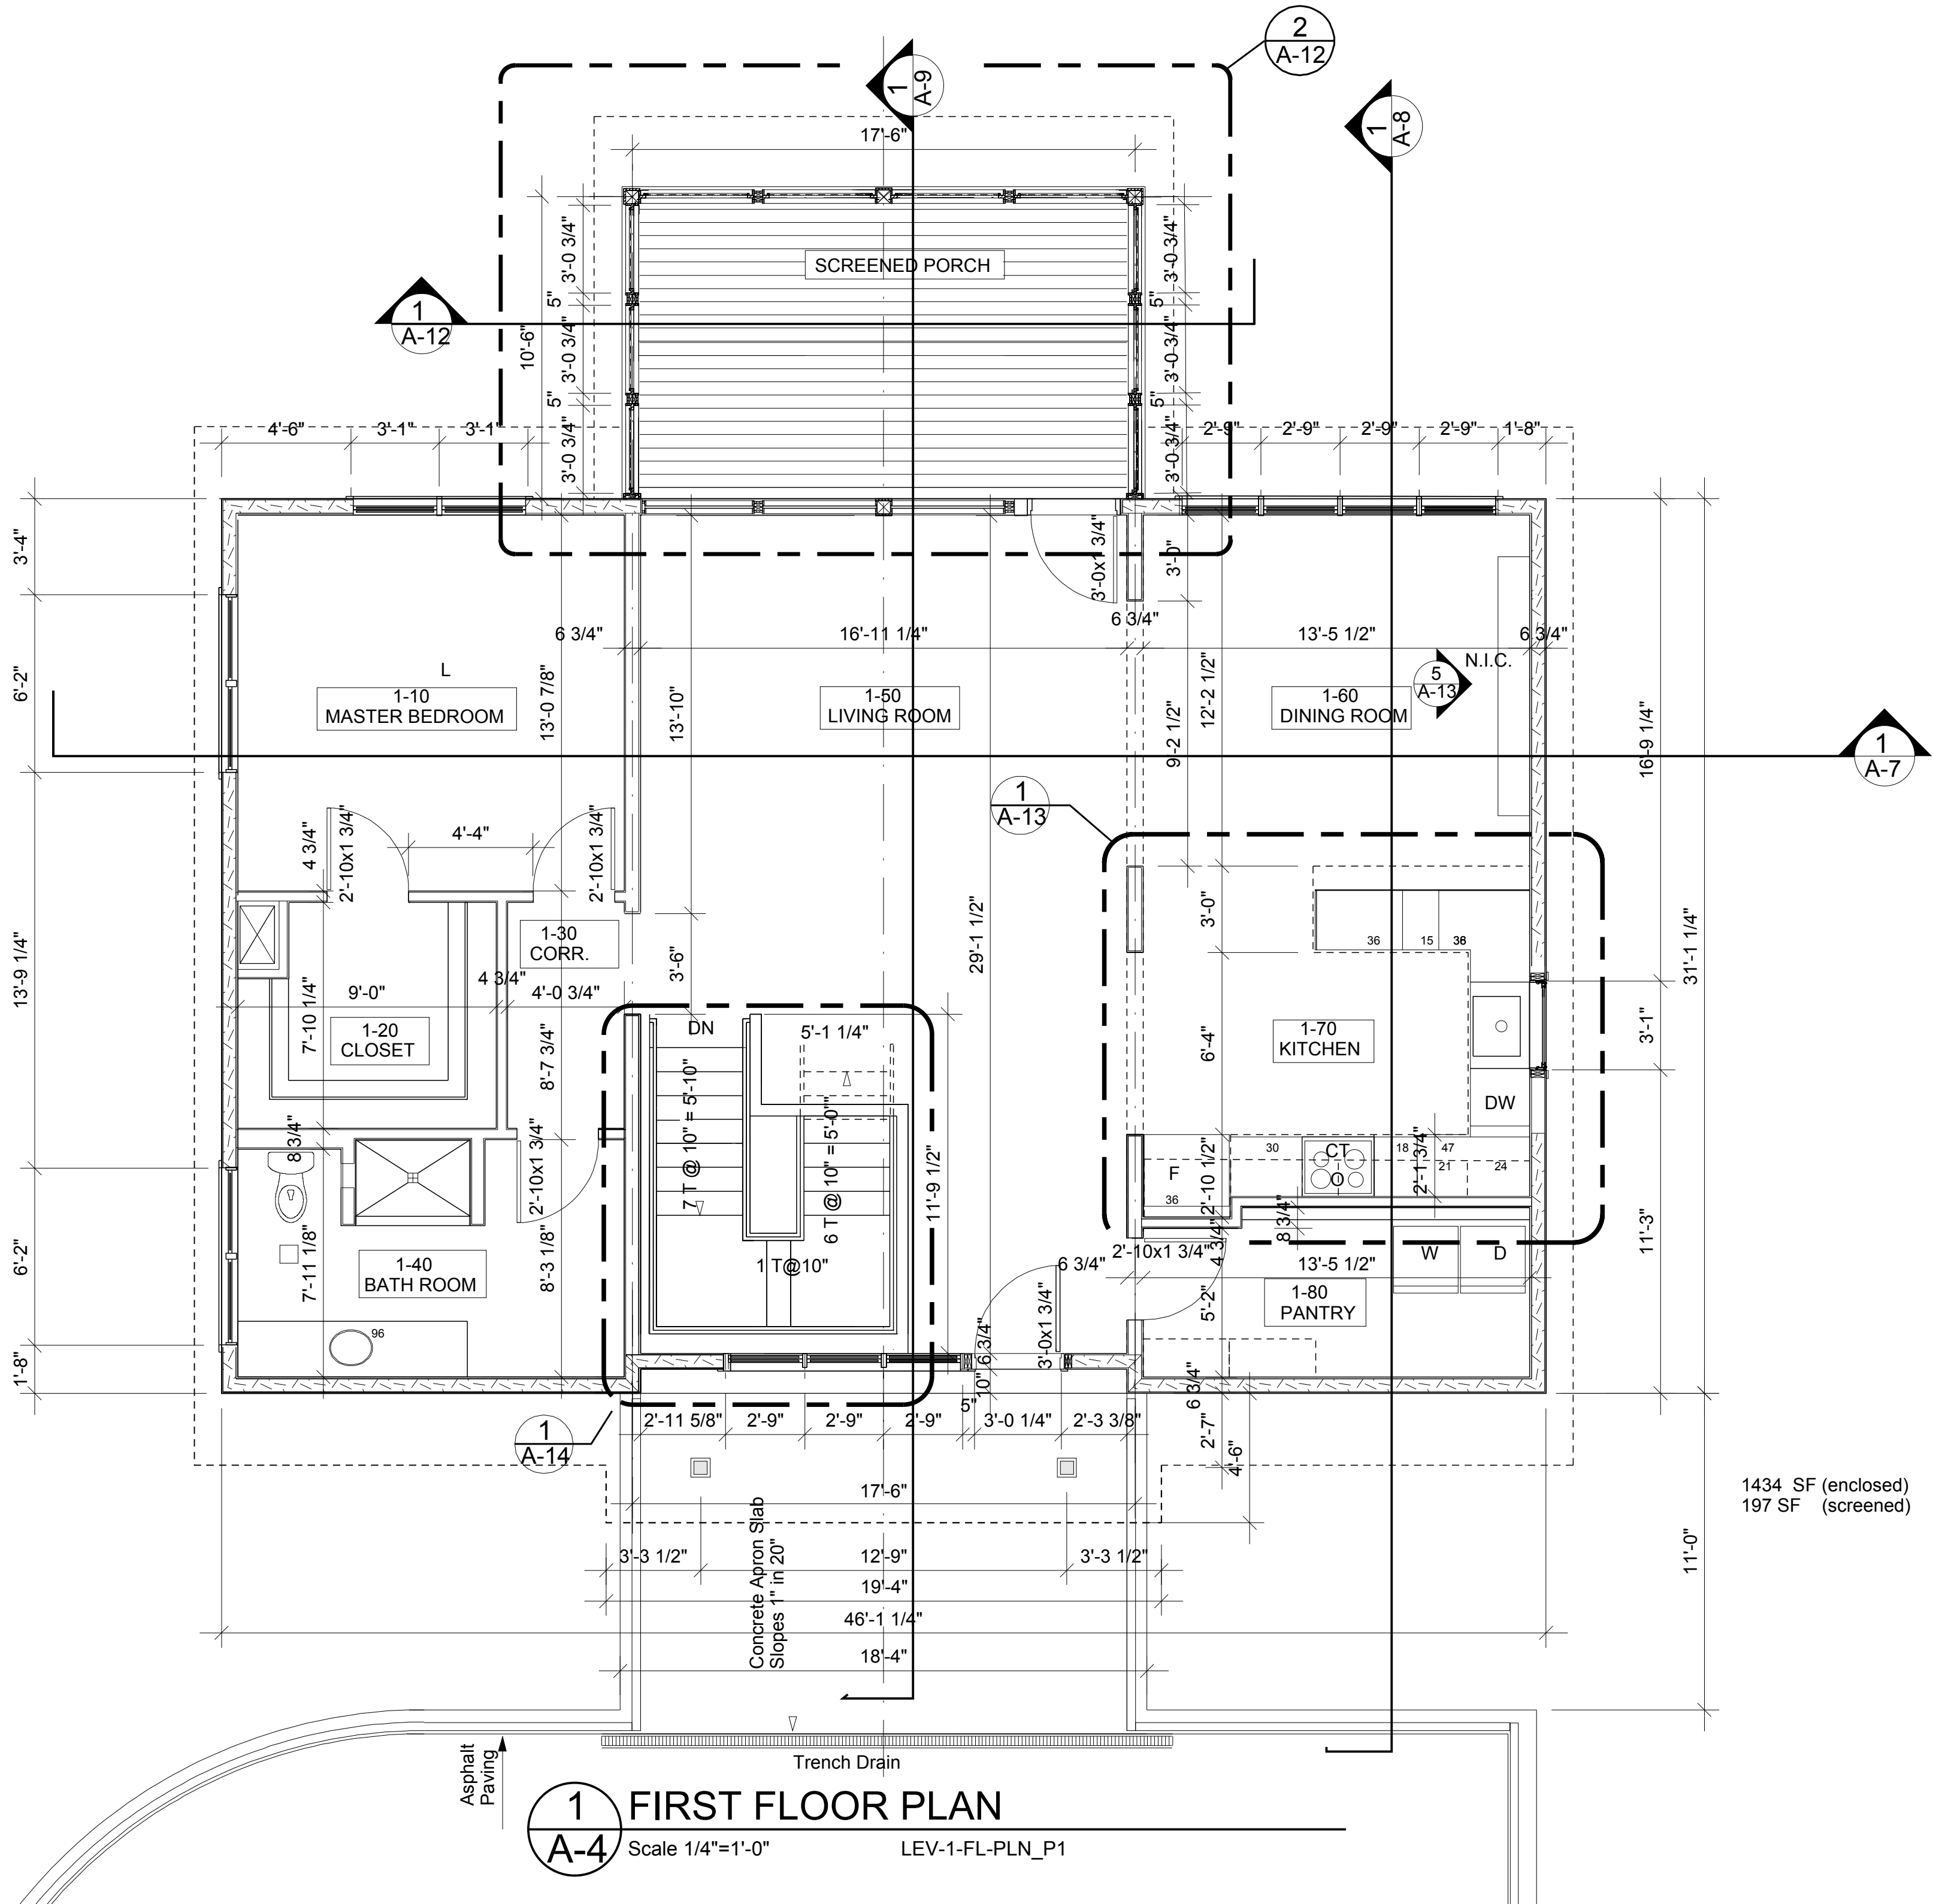

MacLaren Residence

51 FAIRVIEW LANE
SPRINGFIELD IL

Architect:
Robert E. Edmonds
7158 Waterman Ave
St. Louis, MO 63130
314-324-9333
reedmonds@yahoo.com

1434 SF (enclosed)
197 SF (screened)

1 FIRST FLOOR PLAN

A-4 Scale 1/4"=1'-0"

LEV-1-FL-PLN_P1

A-4

FIRST FLOOR PLAN