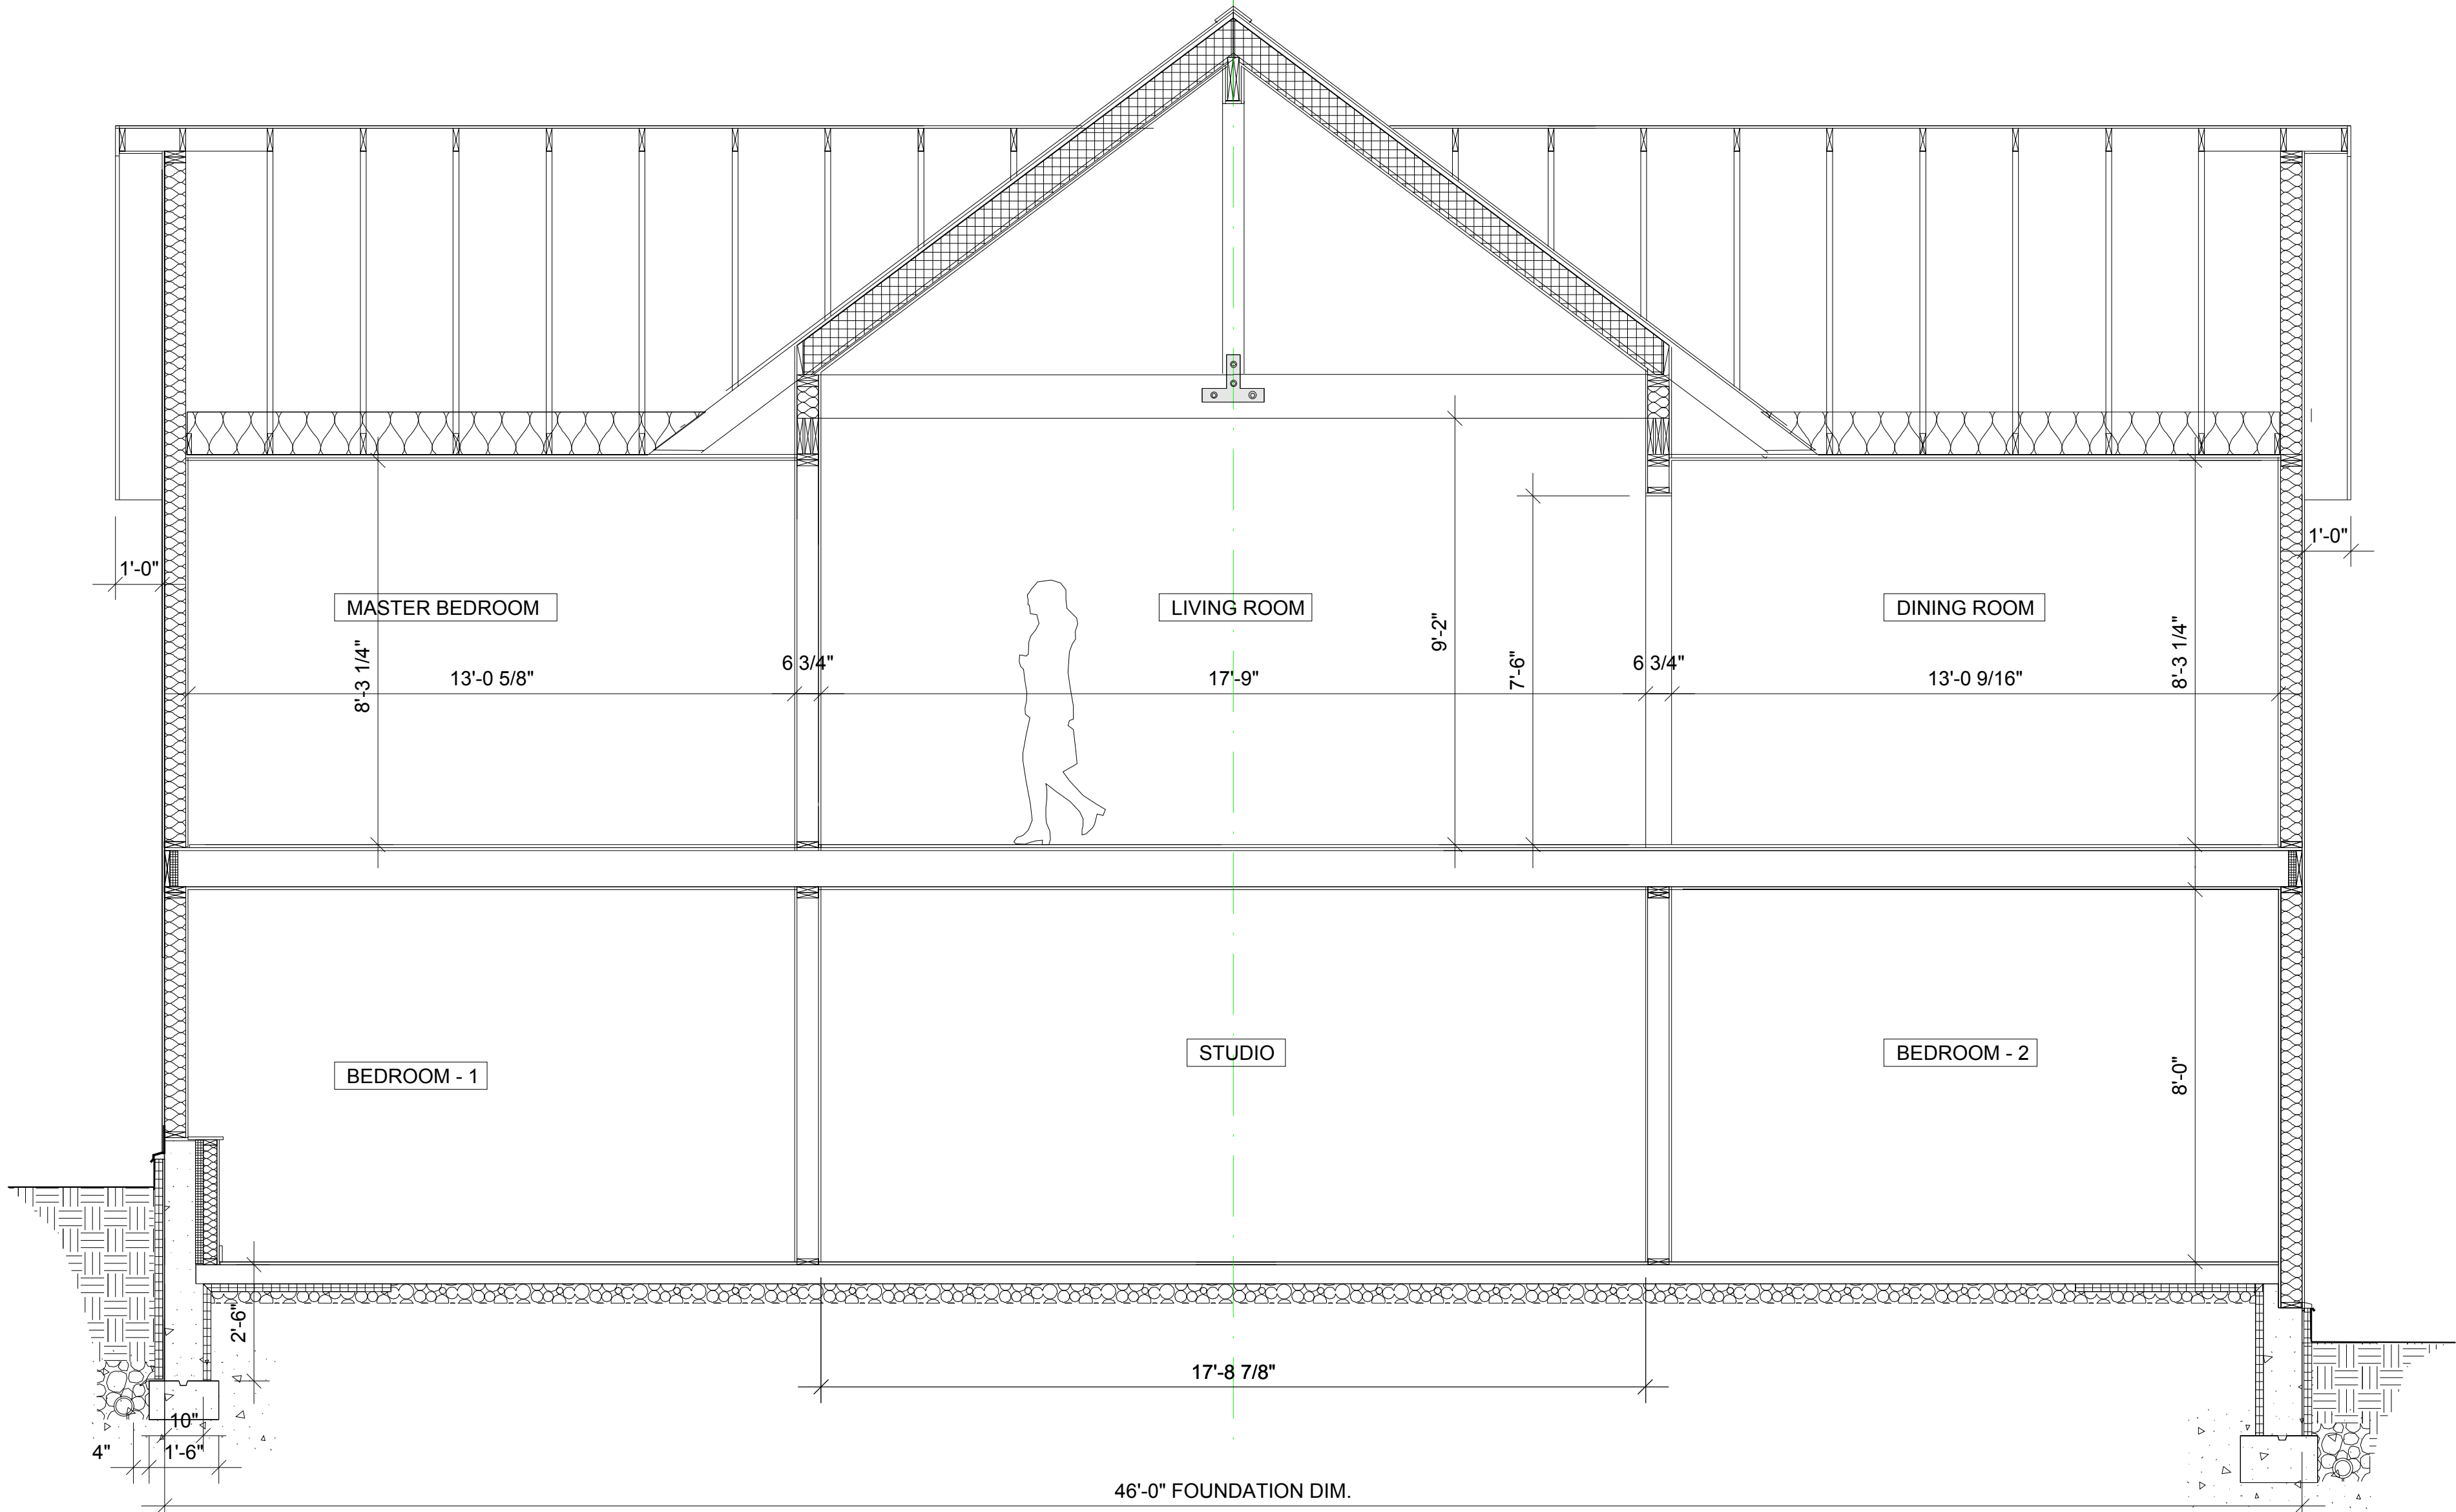

Exires 11/30/2018

MacLaren Residence

51 FAIRVIEW LANE
SPRINGFIELD IL

Architect:
Robert E. Edmonds
7158 Waterman Ave
St. Louis, MO 63130
314-324-9333
reedmonds@yahoo.com

12
9

1 NORTH-SOUTH SECTION
A1.1 Scale 3/8"=1'-0" REV-NS-SECT