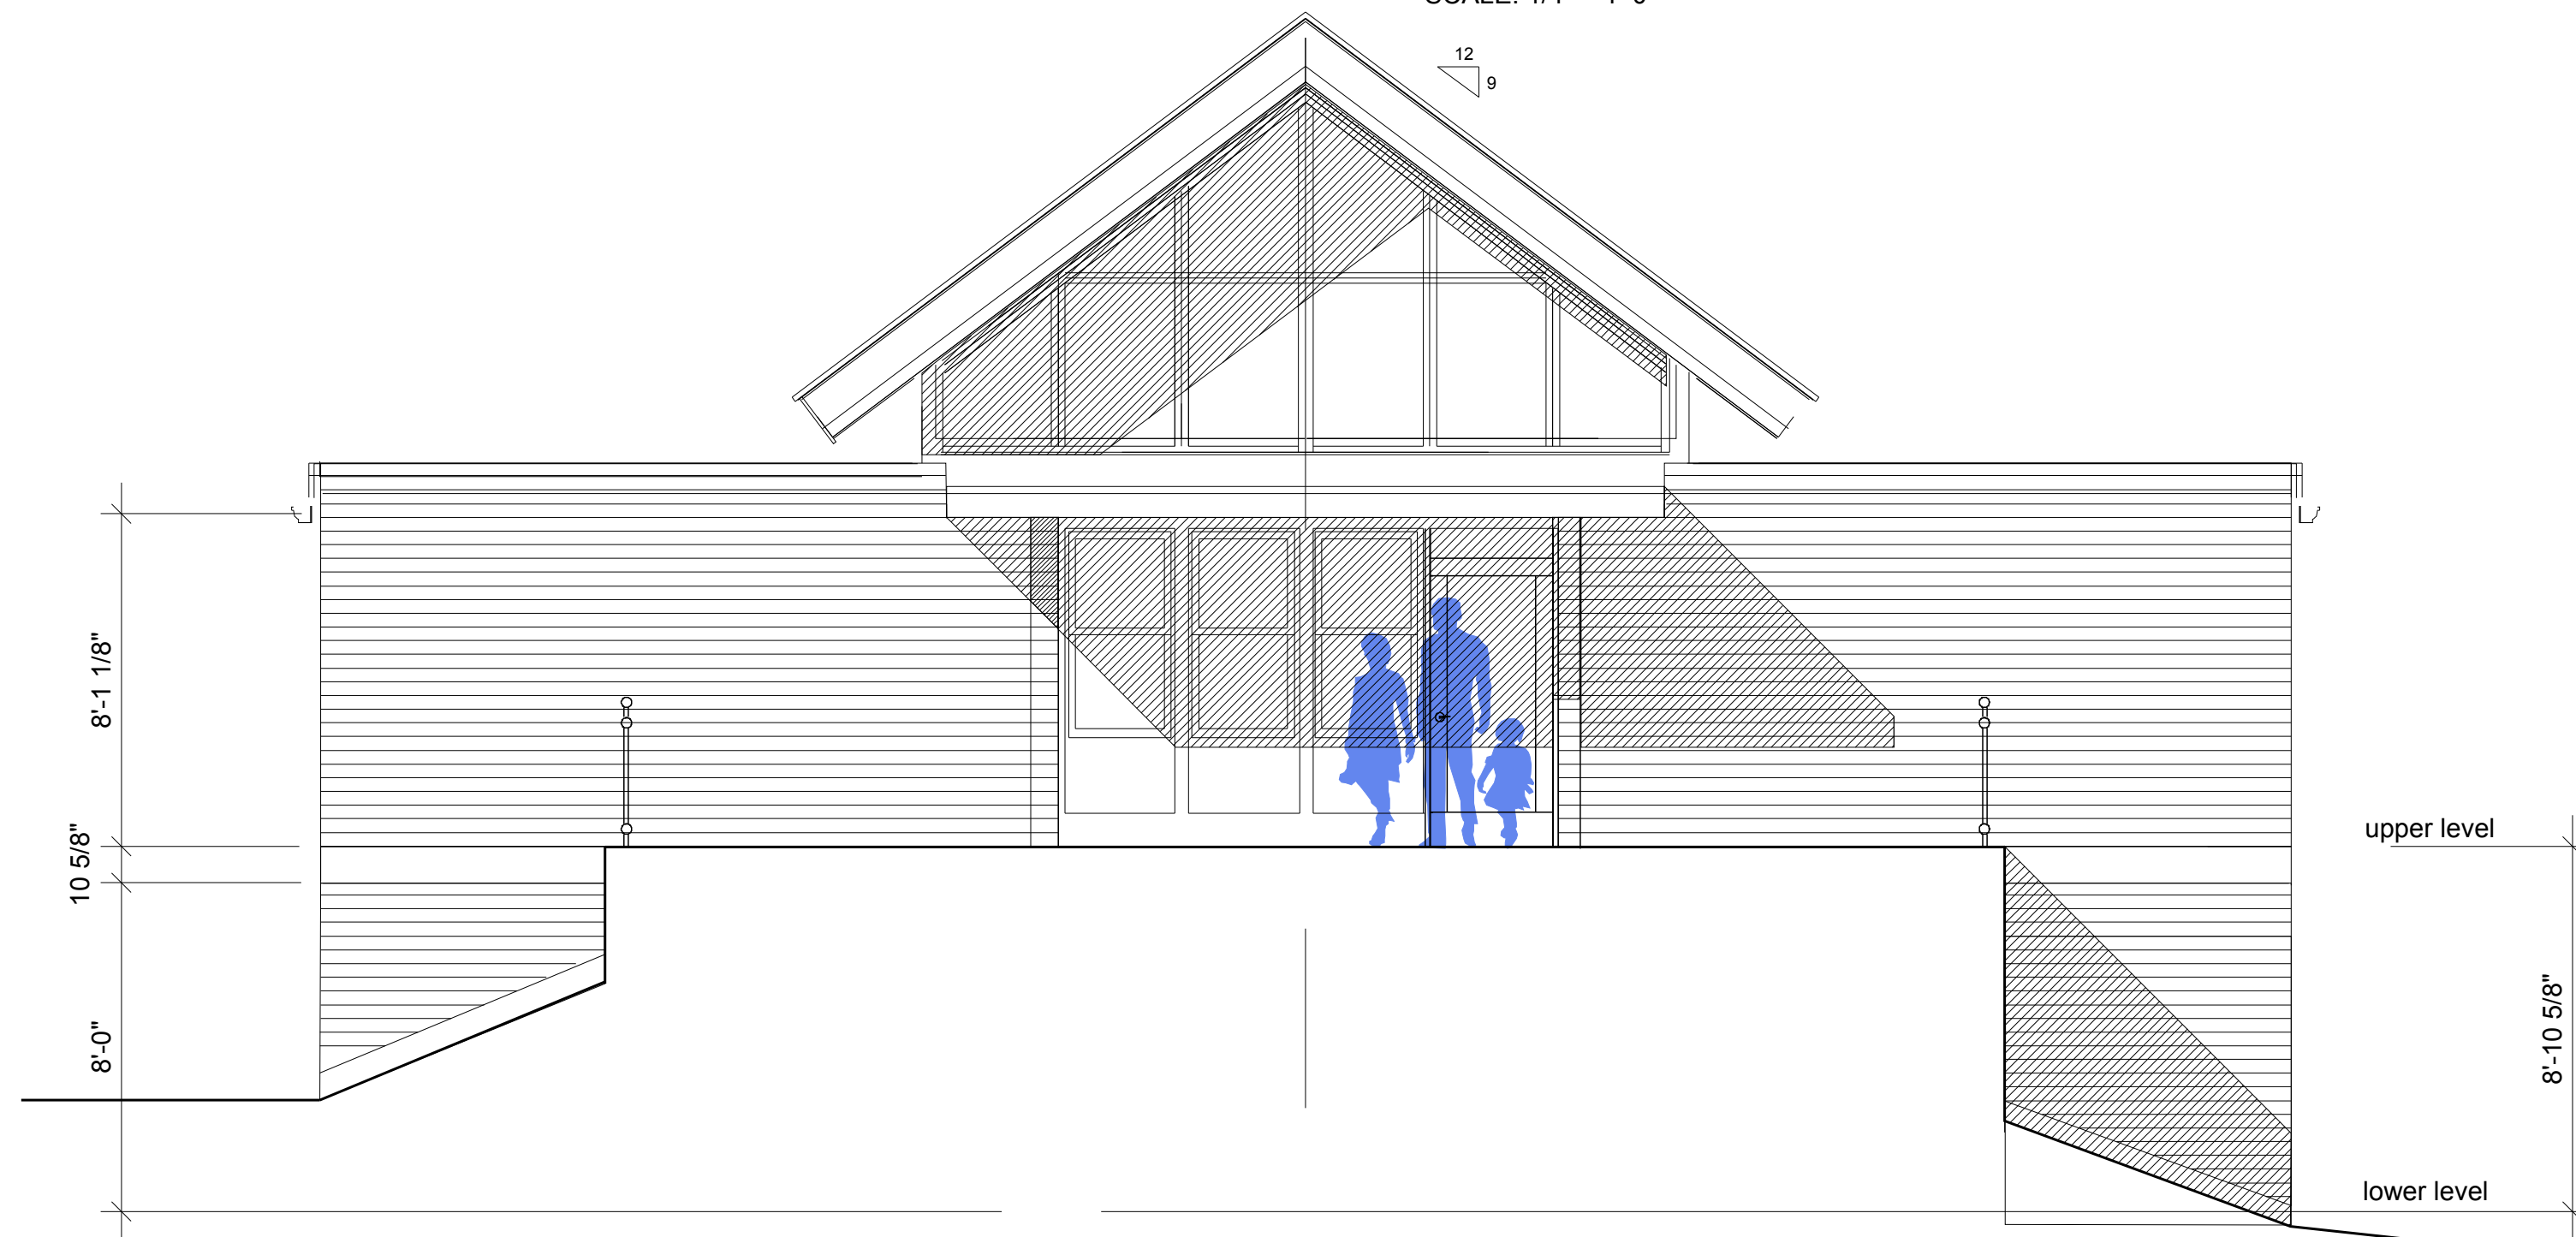

**NORTH ELEVATION**  
SCALE: 1/4" = 1'-0"

**EAST ELEVATION**  
SCALE 1/4" = 1'-0"

Exires 11/30/2018

**MacLaren  
Residence**

51 FAIRVIEW LANE  
SPRINGFIELD IL

Architect:  
Robert E. Edmonds  
7158 Waterman Ave  
St. Louis, MO 63130  
314-324-9333  
reedmonds@yahoo.com