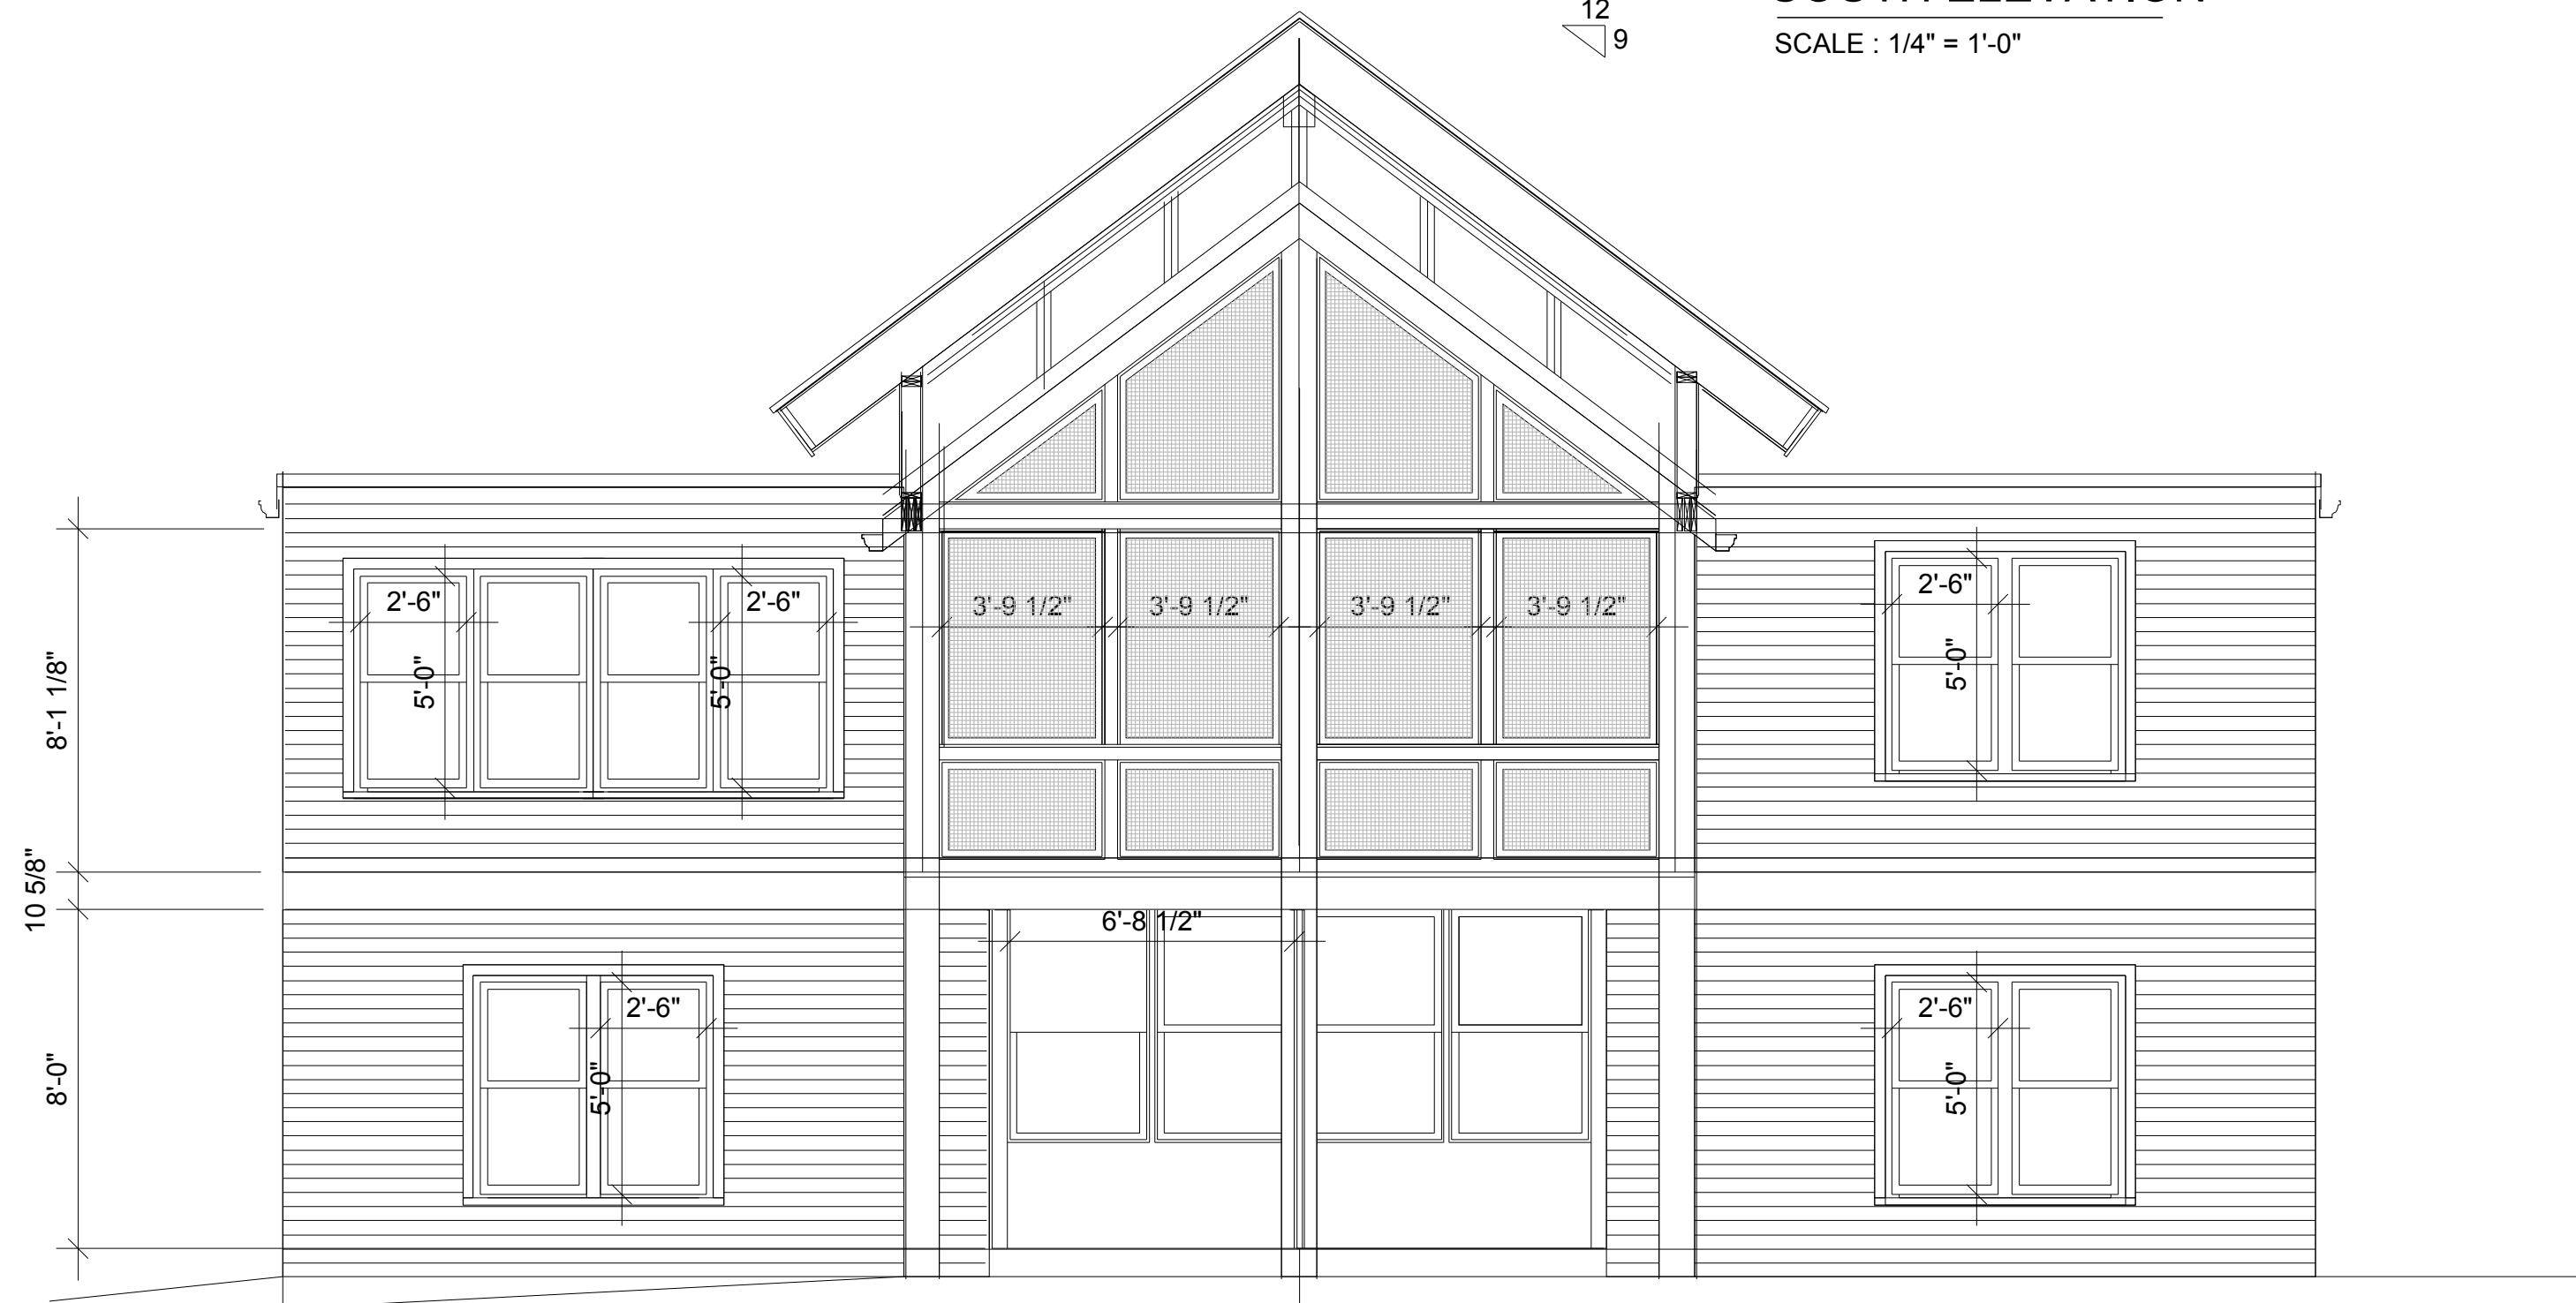

# MacLaren Residence

51 FAIRVIEW LANE  
SPRINGFIELD IL

Architect:  
Robert E. Edmonds  
7158 Waterman Ave  
St. Louis, MO 63130  
314-324-9333  
reedmonds@yahoo.com

**SOUTH ELEVATION**

SCALE : 1/4" = 1'-0"

**WEST ELEVATION**

SCALE 1/4" = 1'-0"